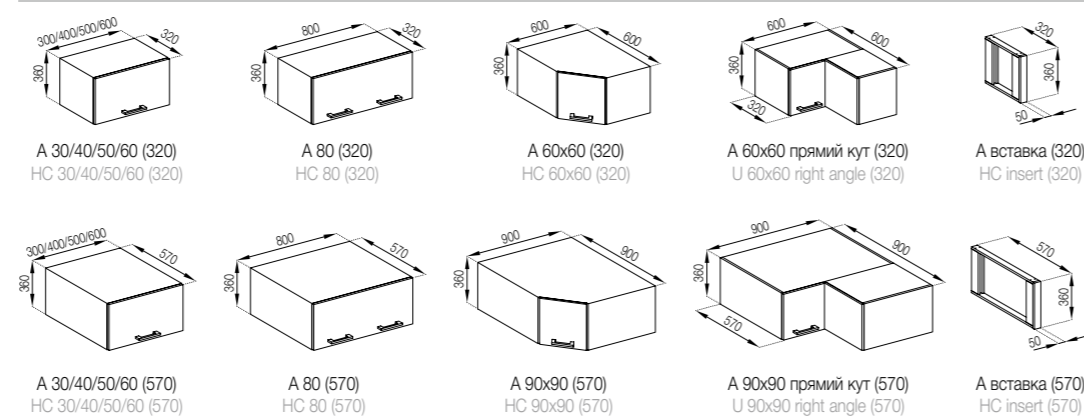

АНТРЕСОЛІ ENTRESOLES