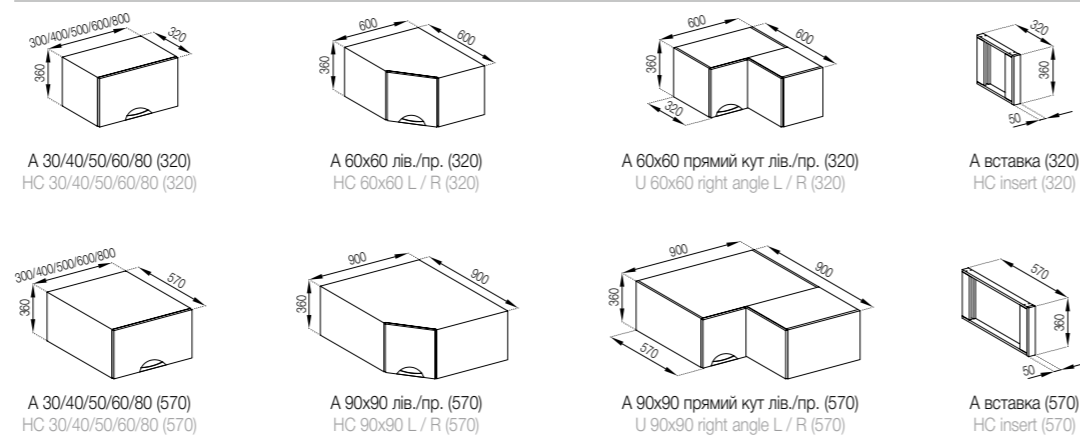

АНТРЕСОЛІ ENTRESOLES