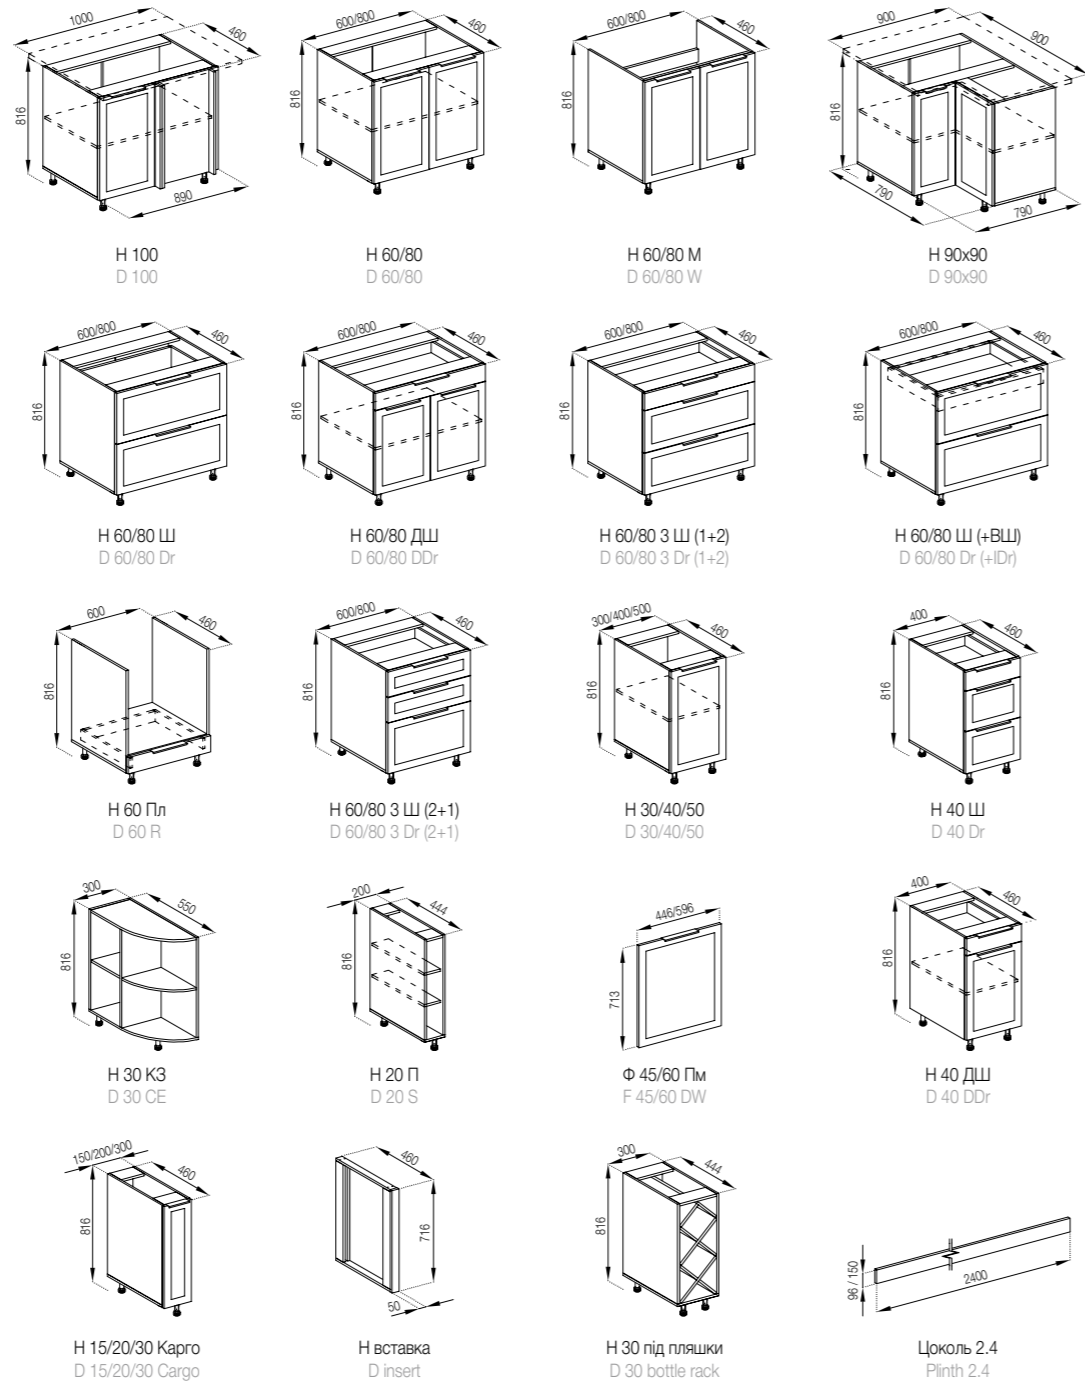

Матеріал фасадів – фарбований МДФ товщиною 18 мм.

Кухня комплектується ручкою Ф.412.056 AL, чорна, металева, міжцентр 128 і 224 мм.

Вибір стільниці на сторінці 158-160.

Модель комплектується царгою 2,4 м під замовлення.

Елементи з висувними ящиками, виготовляються в трьох варіантах:
1. Стандарт (роликів направляючі).
2. LUX (телескопічні направляючі повного висування).
3. FAVORIT (направляючі прихованого монтажу), стор 154.

Можлива комплектація нижніх ящиків регульованою ніжкою в кольорі (алюміній), замість царги 2,4 м.

Перелік ящиків, які можуть виготовлятися нестандартних розмірів з інтервалом 10 мм, на стор. 154.

Facades material – painted MDF 18 mm thick.

The kitchen is equipped with a handle F.412.056 AL, black, metal, optional size 128 and 224 mm.

Select a table-top on the page 158-160.

The model can be equipped a plinth 2.4 m on request.

The elements with drawers are made in three versions:
1. Standard (roller guides).
2. LUX (full extension telescopic guides).
3. FAVORIT (hidden montage guides), page 154.

It is possible to equip the lower cabinets with a regulated leg in the color of aluminum instead of the 2.4 m plinth.

The list of cabinets that can be made in non-standard sizes with an interval of 10 mm is on page 154.

НИЖНІ ЯЩИКИ LOWER CABINETS