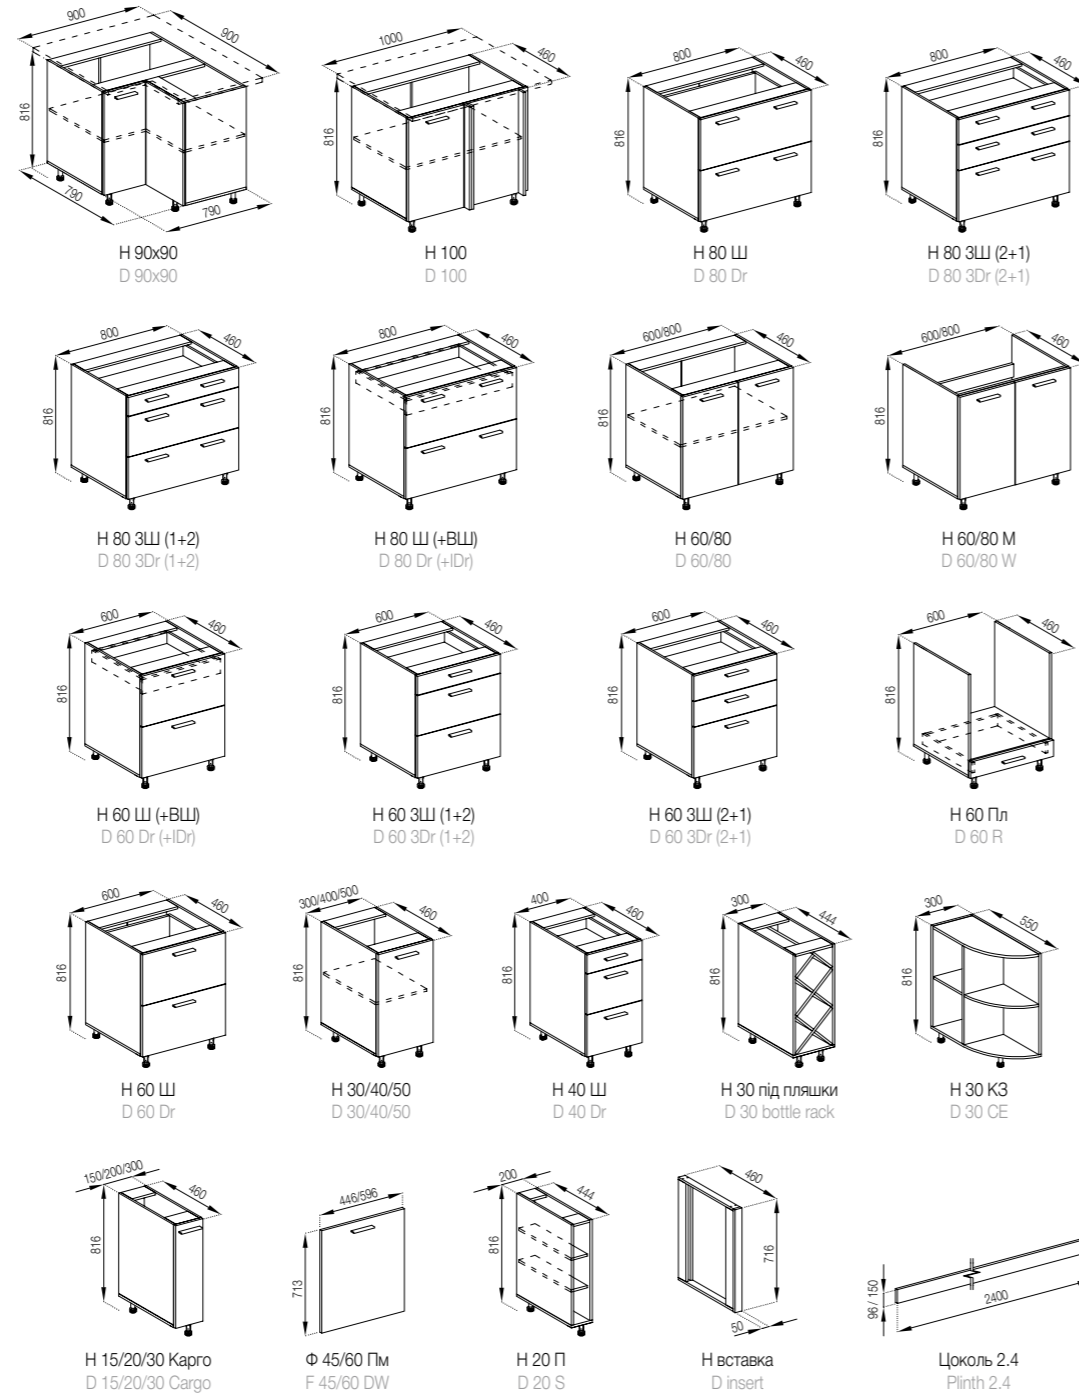

Кухня комплектується ручкою Ф.412.031/128 K02 овал, срібний пластик, міжцентр 128 мм.

Вибір стільниці на сторінці 158-160.

Модель комплектується царгою 2,4 м під замовлення.

Елементи з висувними ящиками, виготовляються в трьох варіантах:
1. Стандарт (роликові направляючі).
2. LUX (телескопічні направляючі повного висунання).
3. FAVORIT (направляючі прихованого монтажу), стор 154.

Можлива комплектація нижніх ящиків регульованою ніжкою в кольорі (алюміній), замість царги 2,4 м.

Перелік ящиків, які можуть виготовлятися нестандартних розмірів з інтервалом 10 мм, на стор. 154.

The kitchen is equipped with a handle Ф.412.031/128 K02 oval, silver plastic, optional size 128 mm.

Select a table-top on the page 158-160.

The model can be equipped a plinth 2.4 m on request.

The elements with drawers are made in three versions:
1. Standard (roller guides).
2. LUX (full extension telescopic guides).
3. FAVORIT (hidden montage guides), page 154.

It is possible to equip the lower cabinets with a regulated leg in the color of aluminum instead of the 2.4 m plinth.

The list of cabinets that can be made in non-standard sizes with an interval of 10 mm is on page 154.

НИЖНІ ЯЩИКИ LOWER CABINETS