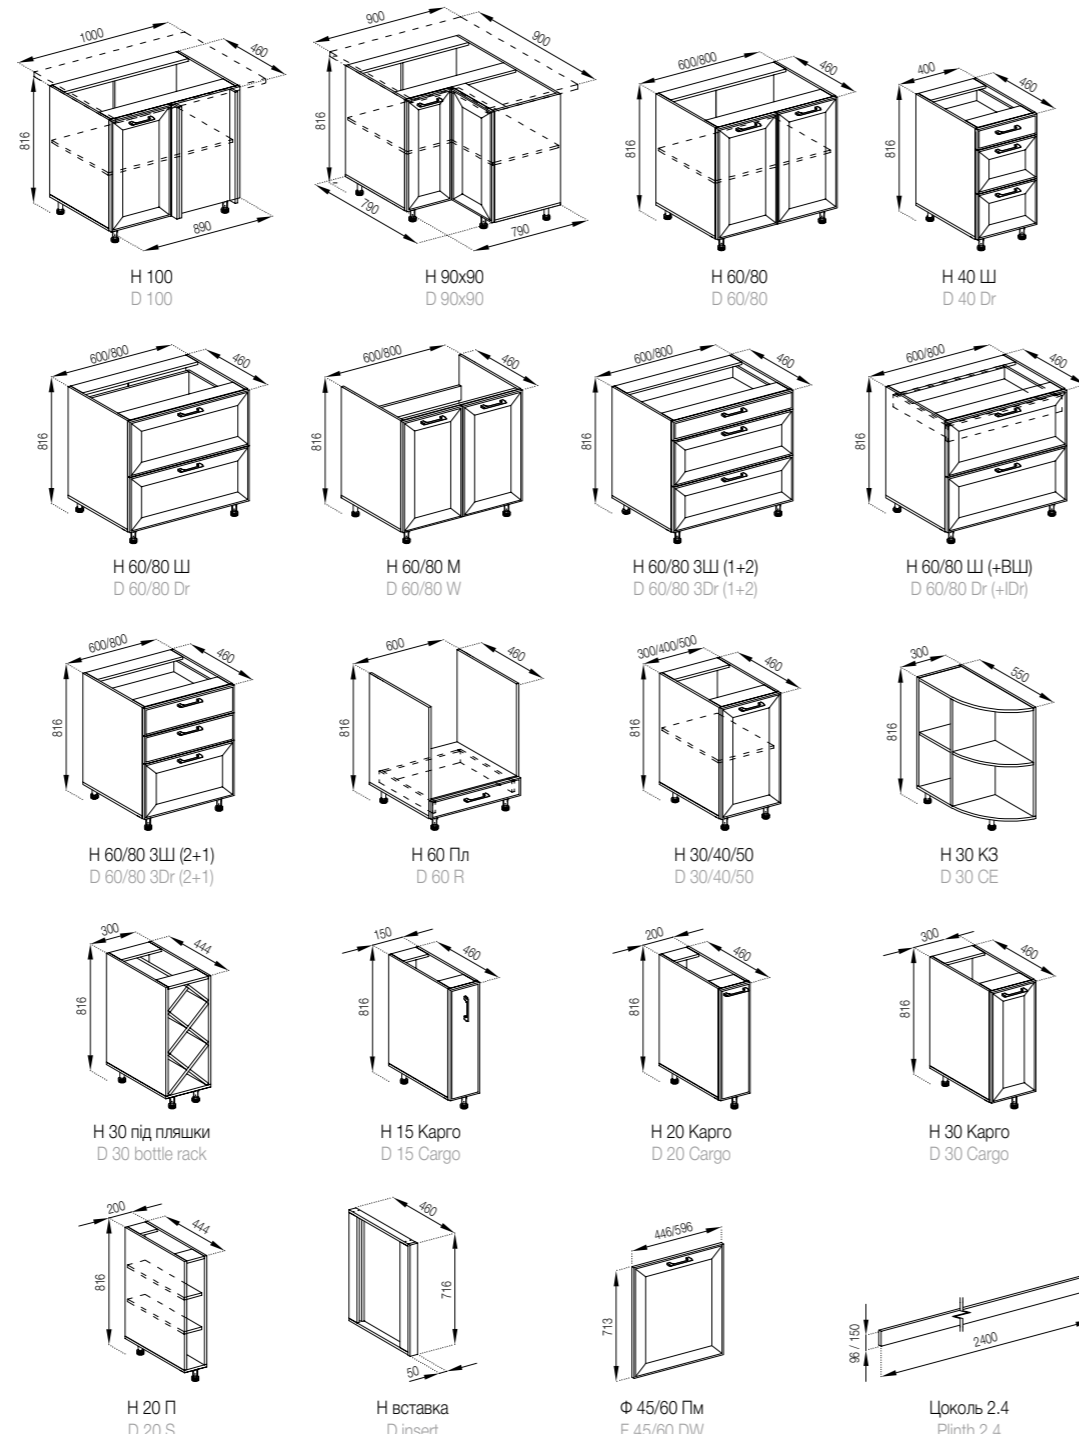

НИЖНІ ЯЩИКИ LOWER CABINETS