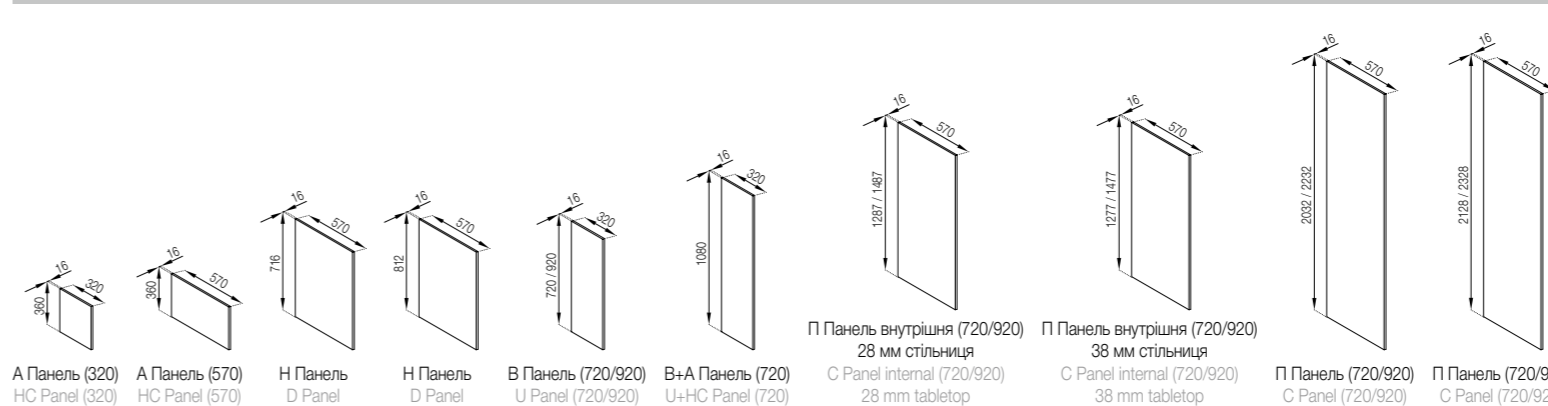

ПАНЕЛІ PANELS