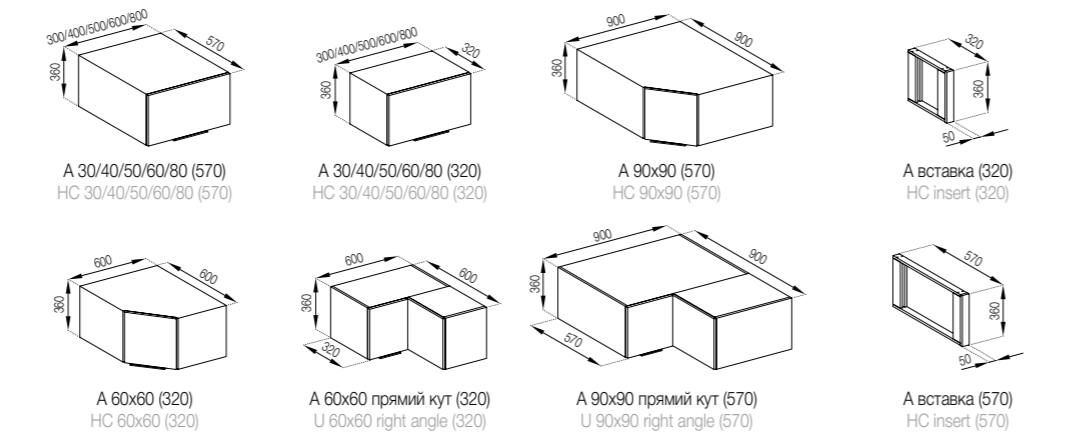

АНТРЕСОЛІ ENTRESOLES