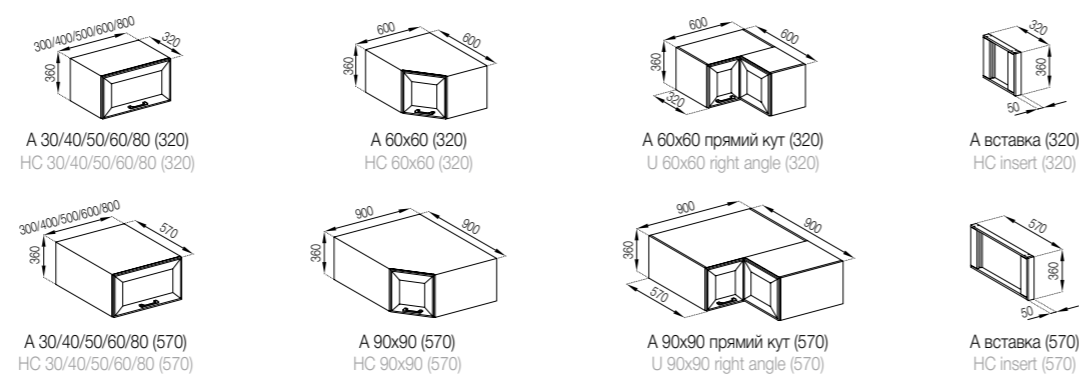

АНТРЕСОЛІ ENTRESOLES