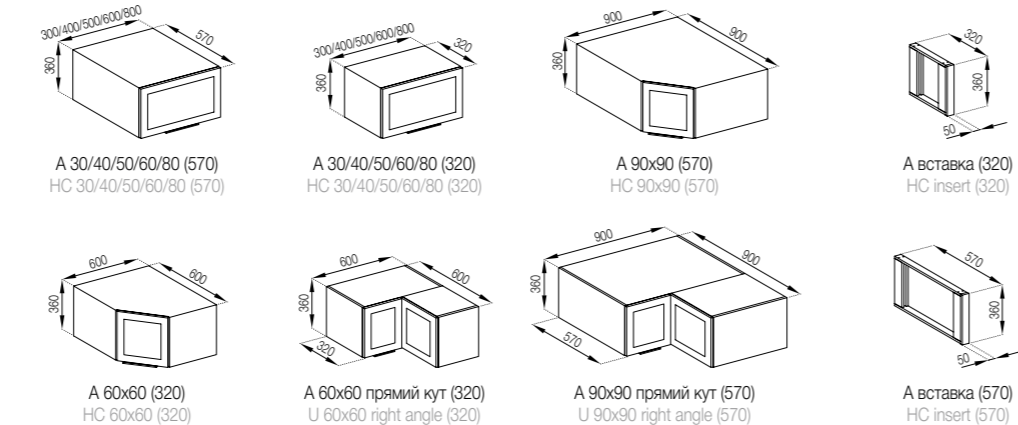

АНТРЕСОЛІ ENTRESOLES