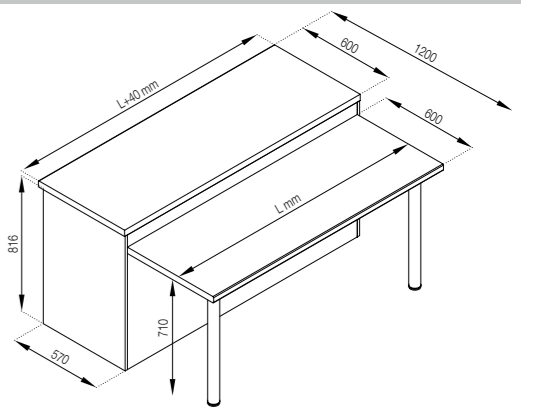

СТІЛ-ОСТРІВ TABLE-ISLAND