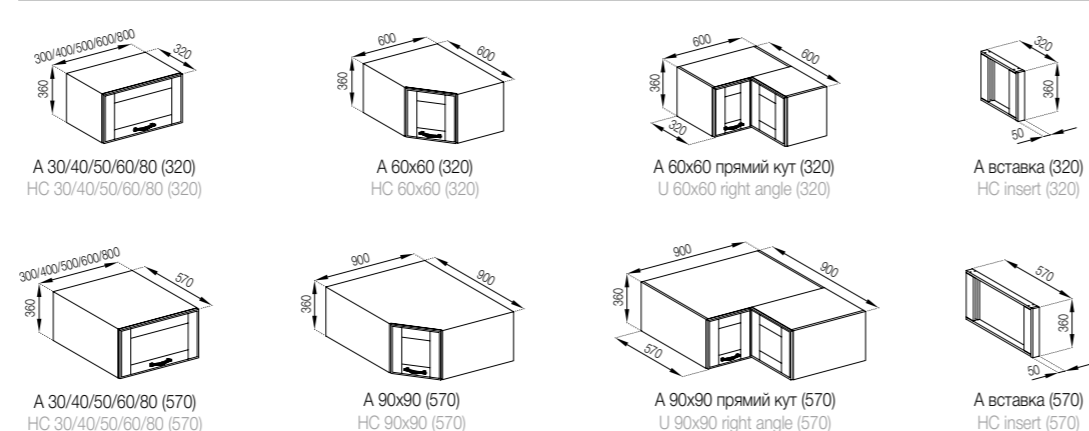

АНТРЕСОЛІ ENTRESOLES