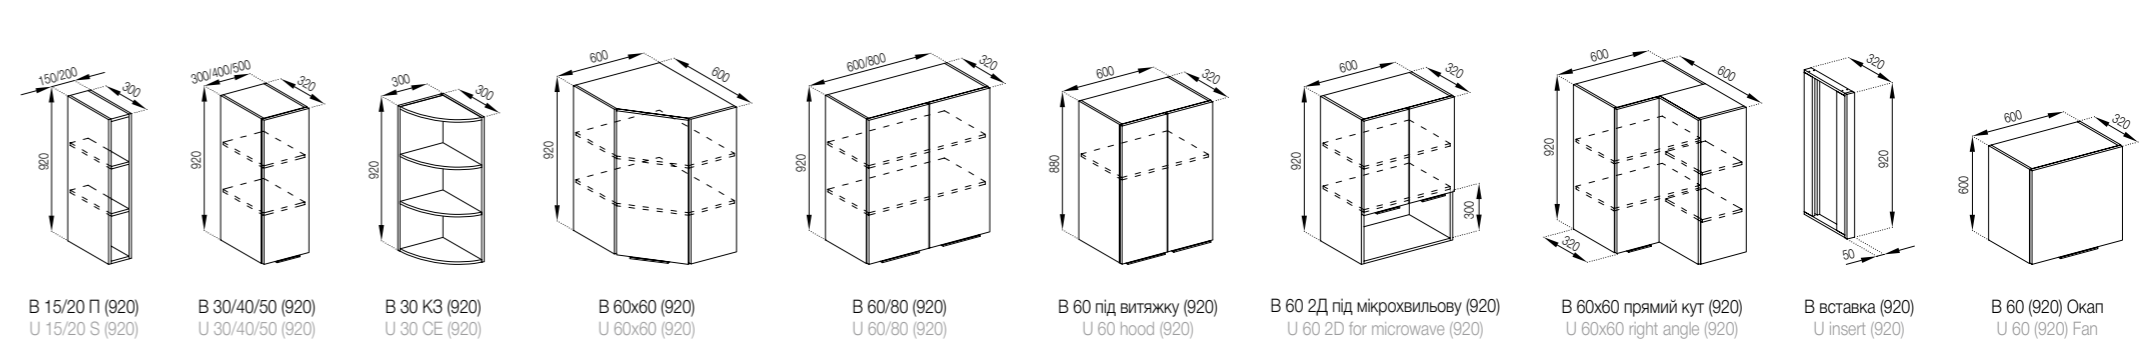

ВЕРХНІ ЯЩИКИ 920 UPPER CABINETS 920