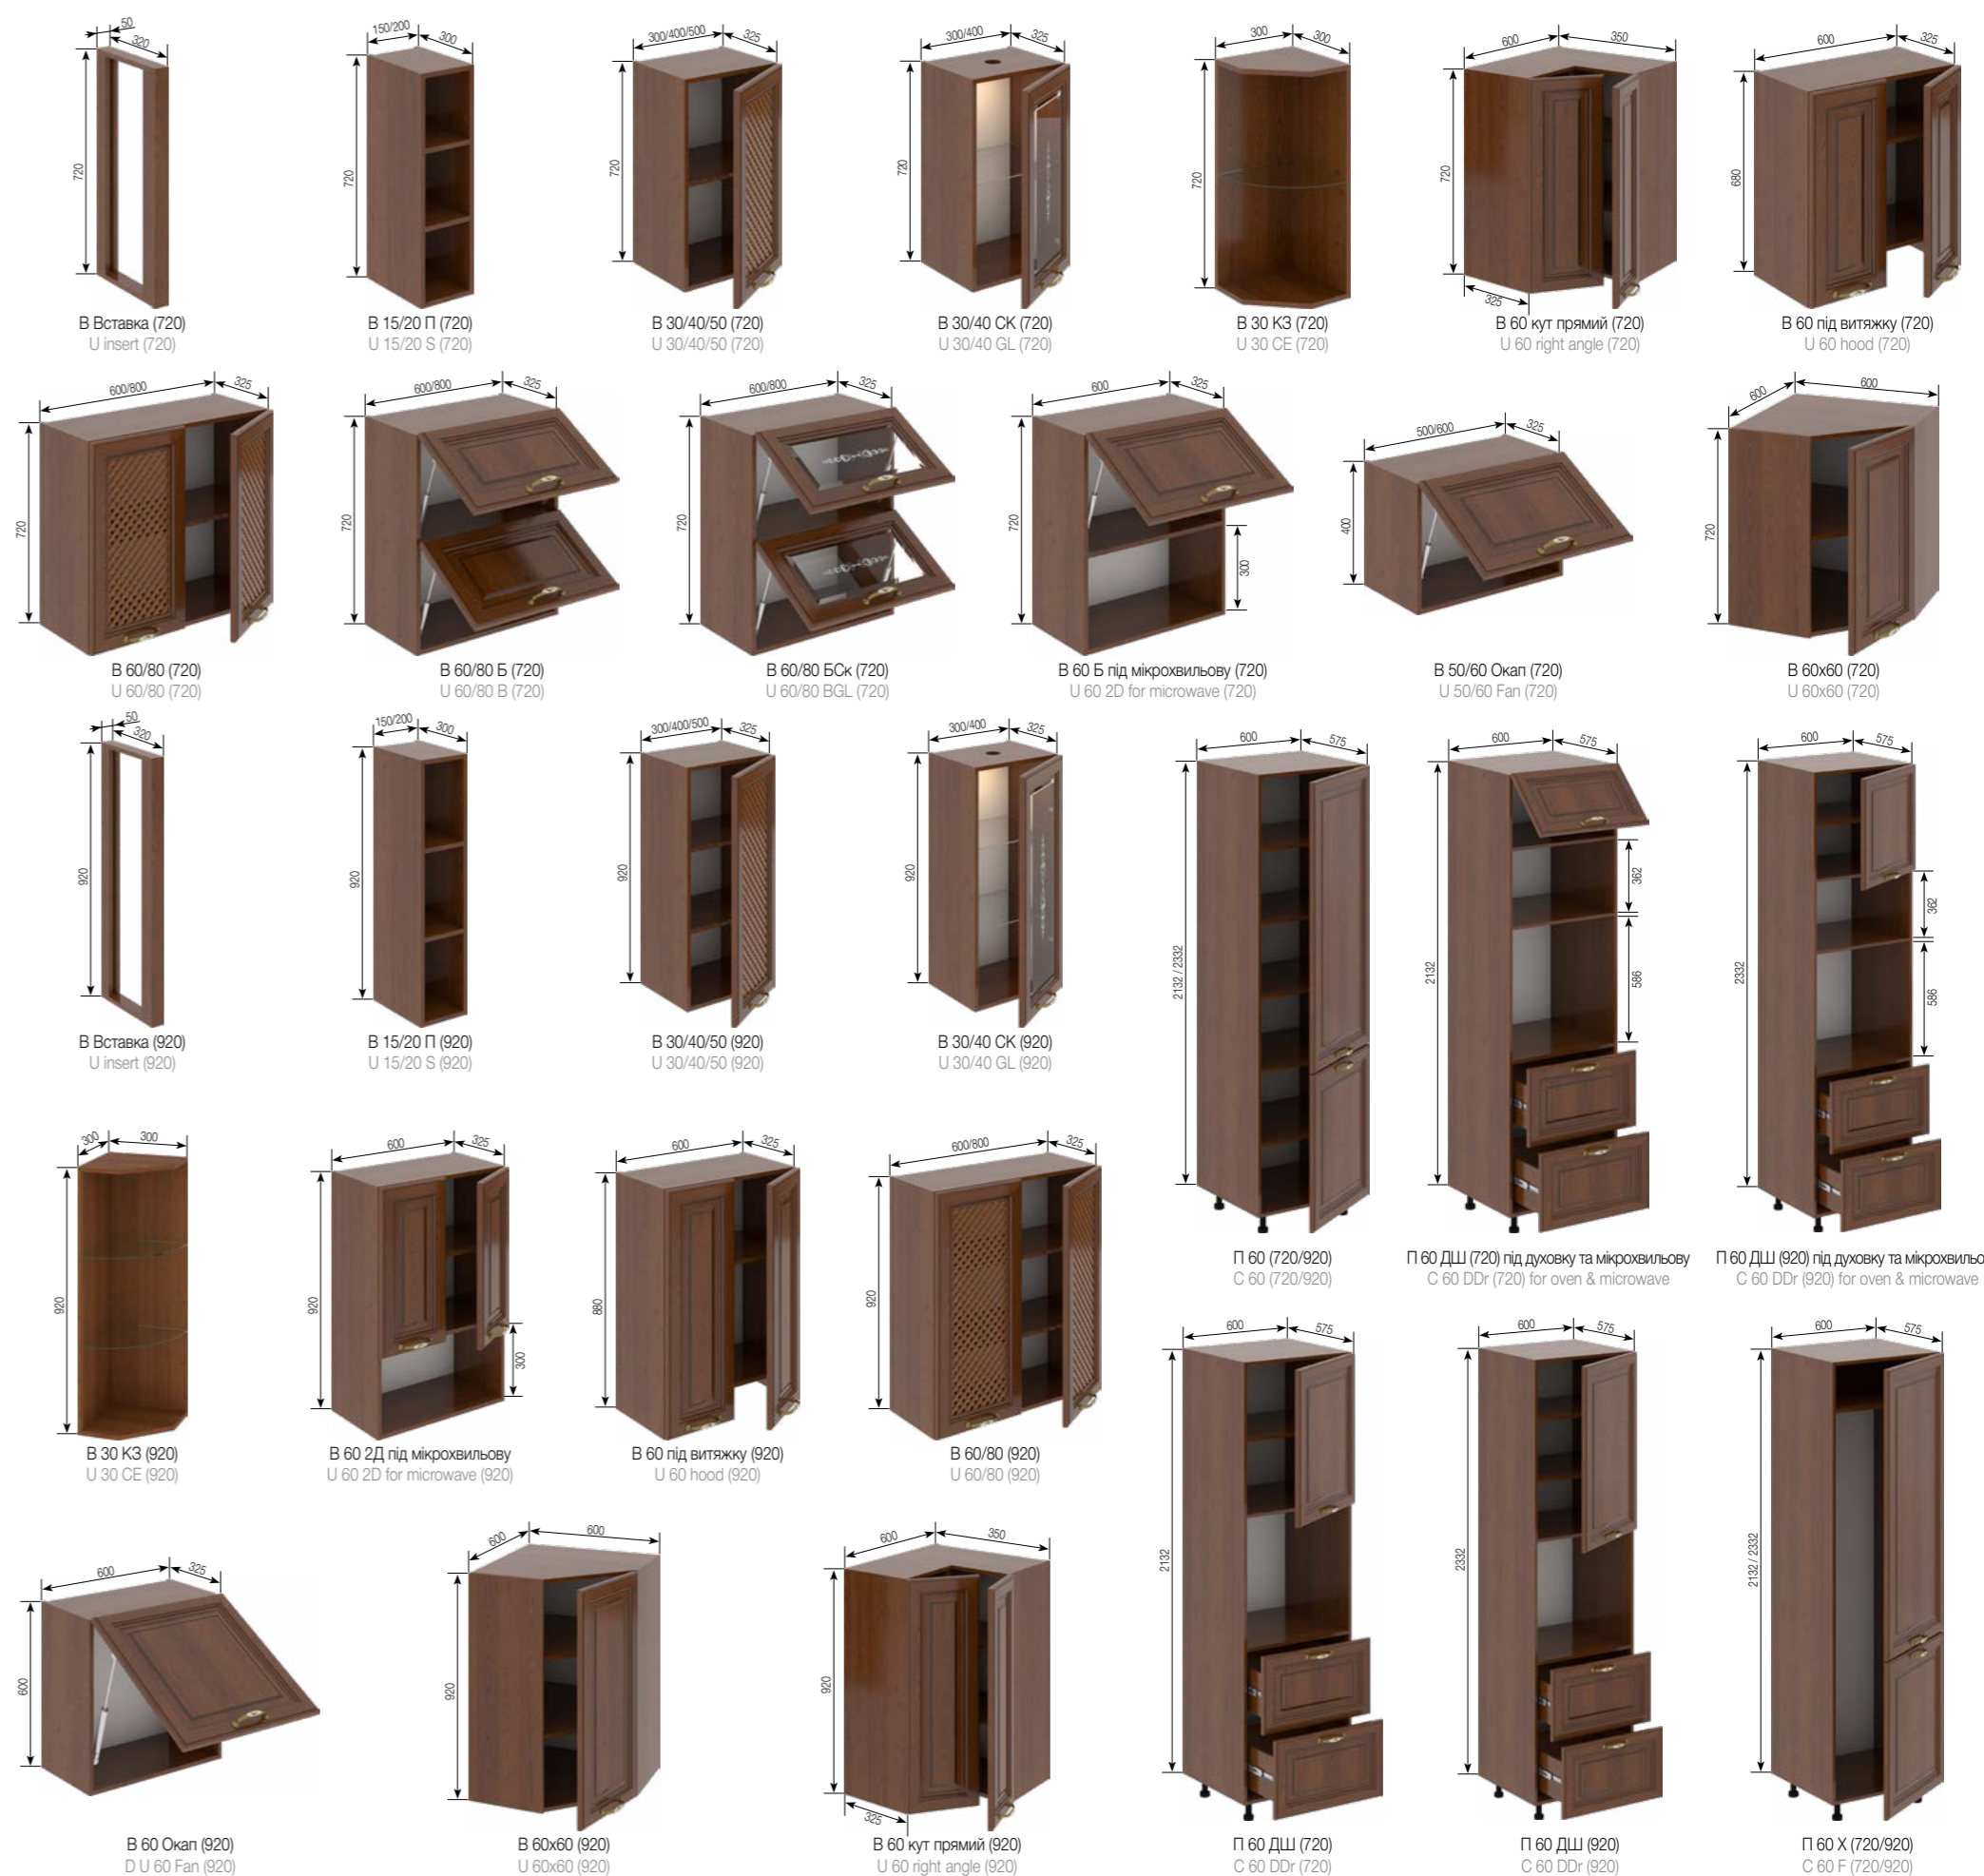

The kitchen is equipped with a handle  
DP197AB/MLK brace, metal bronze,  
optional size 96 mm. DG197AB/MLK  
button, metal bronze, optional size 0 mm.

Select a table-top on the page 158-160.

The elements with drawers are made in  
three versions:  
1. Standard (roller guides).  
2. LUX (full extension telescopic guides).  
3. FAVORIT (hidden montage guides),  
page 154.