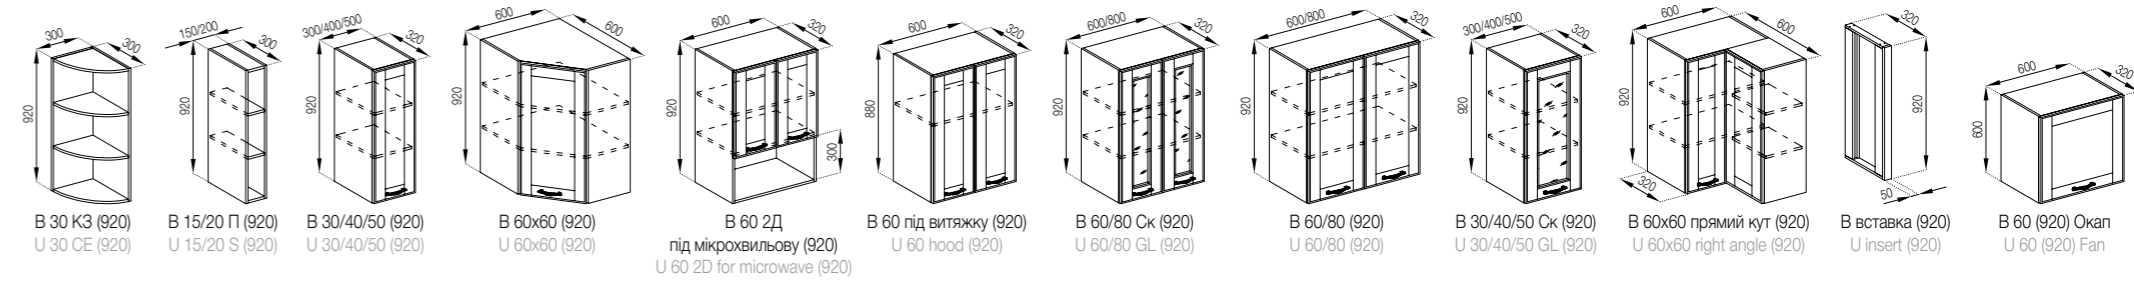

ВЕРХНІ ЯЩИКИ 920 МДФ UPPER CABINETS 920 MDF