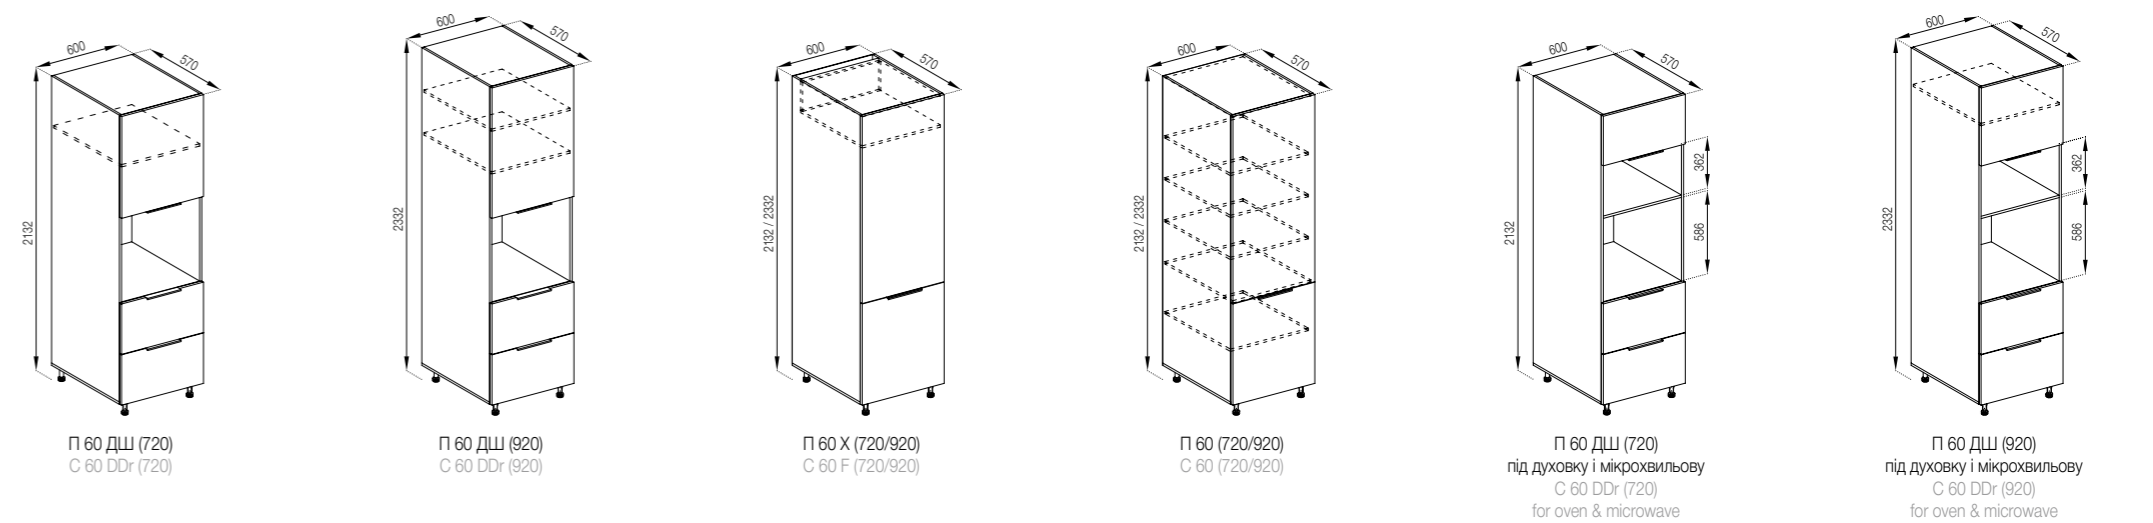

ПЕНАЛИ CASES