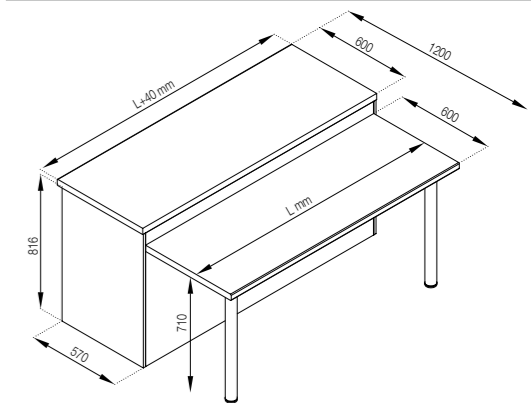

СТІЛ-ОСТРІВ TABLE-ISLAND