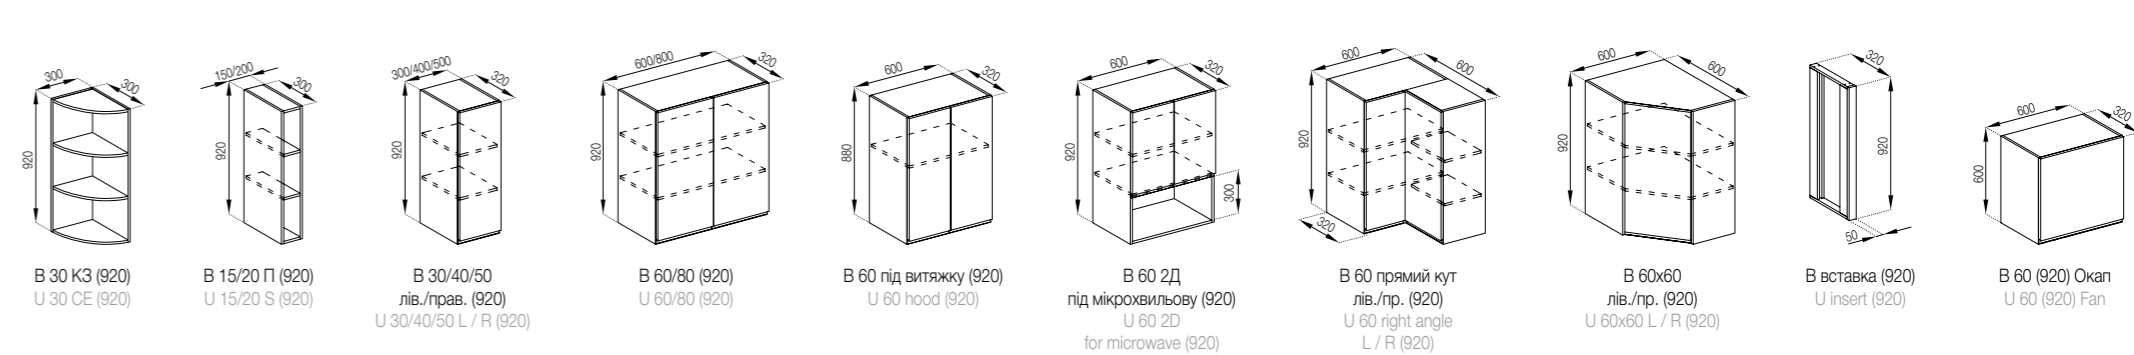

ВЕРХНІ ЯЩИКИ 920 UPPER CABINETS 920