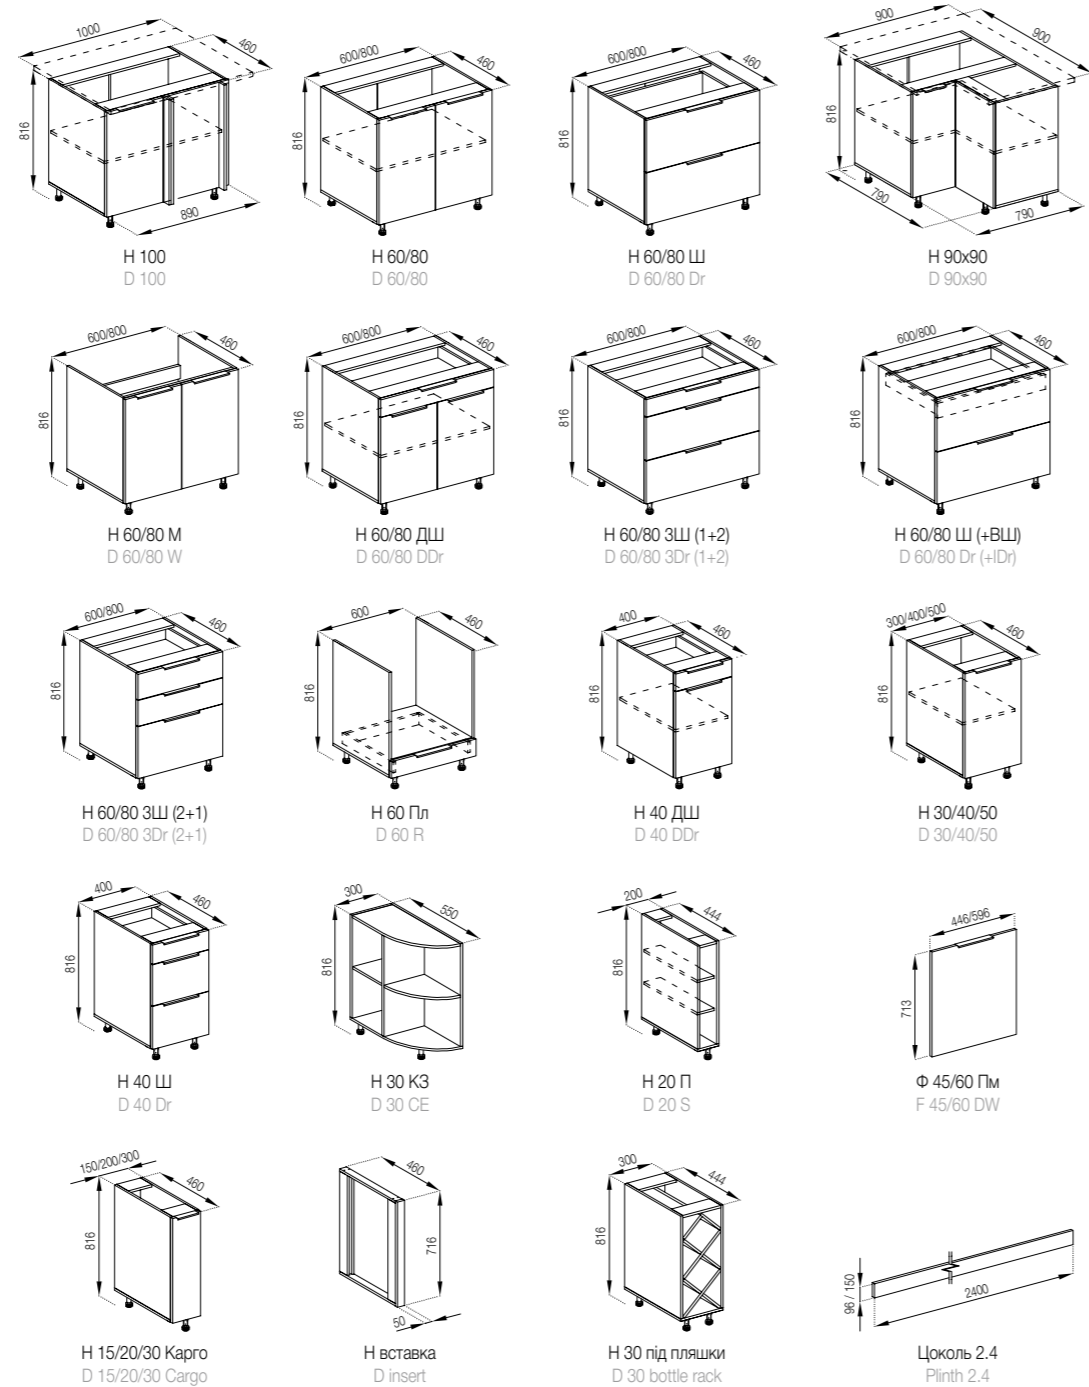

НИЖНІ ЯЩИКИ LOWER CABINETS