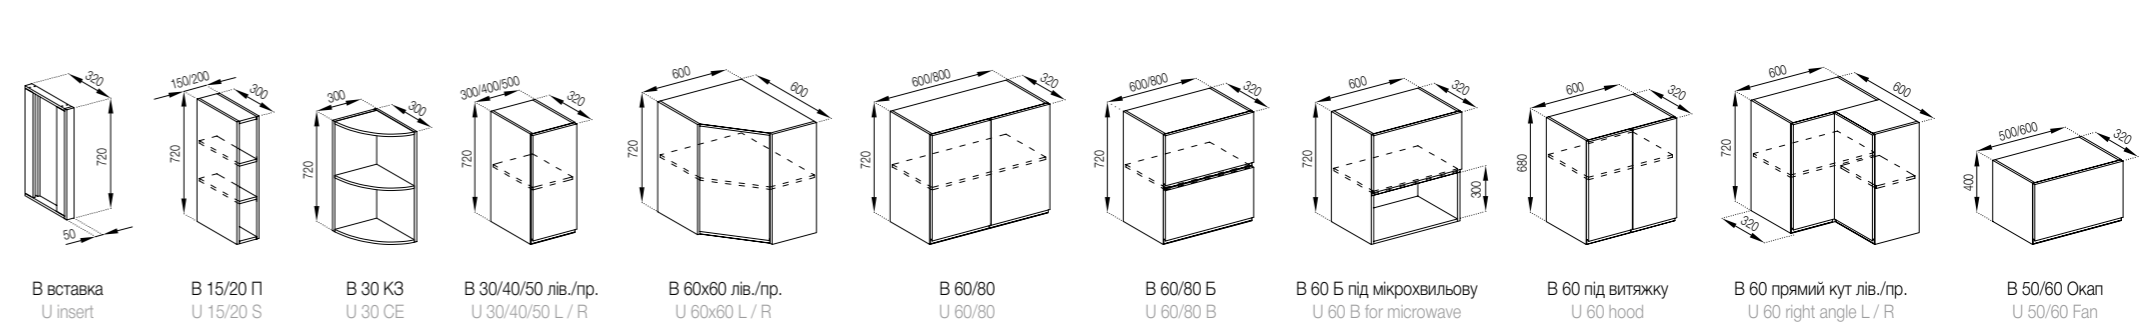

ВЕРХНІ ЯЩИКИ 720 UPPER CABINETS 720