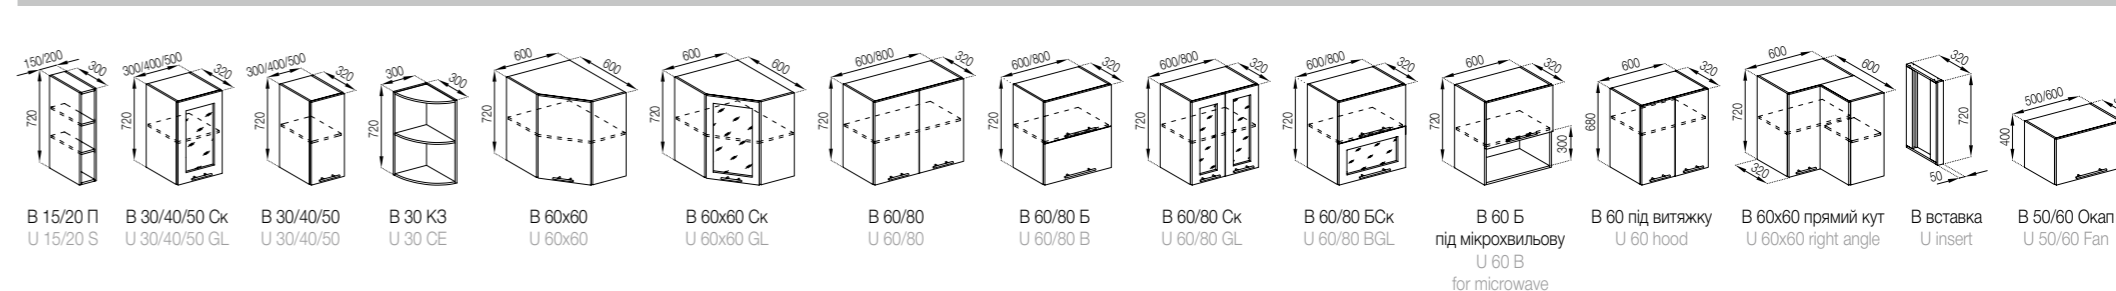

ВЕРХНІ ЯЩИКИ 720 UPPER CABINETS 720