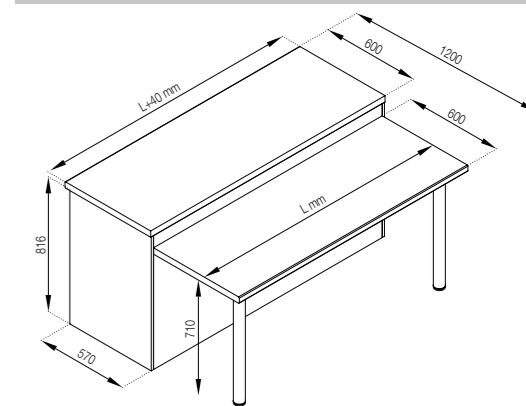

СТІЛ-ОСТРІВ TABLE-ISLAND

Корпус ДСП • Body PB

Білий
White

Дуб сонома
Sonoma oak

Попелястий
Ashy

Графіт
Graphite

Дуб крафт золотий
Oak craft gold