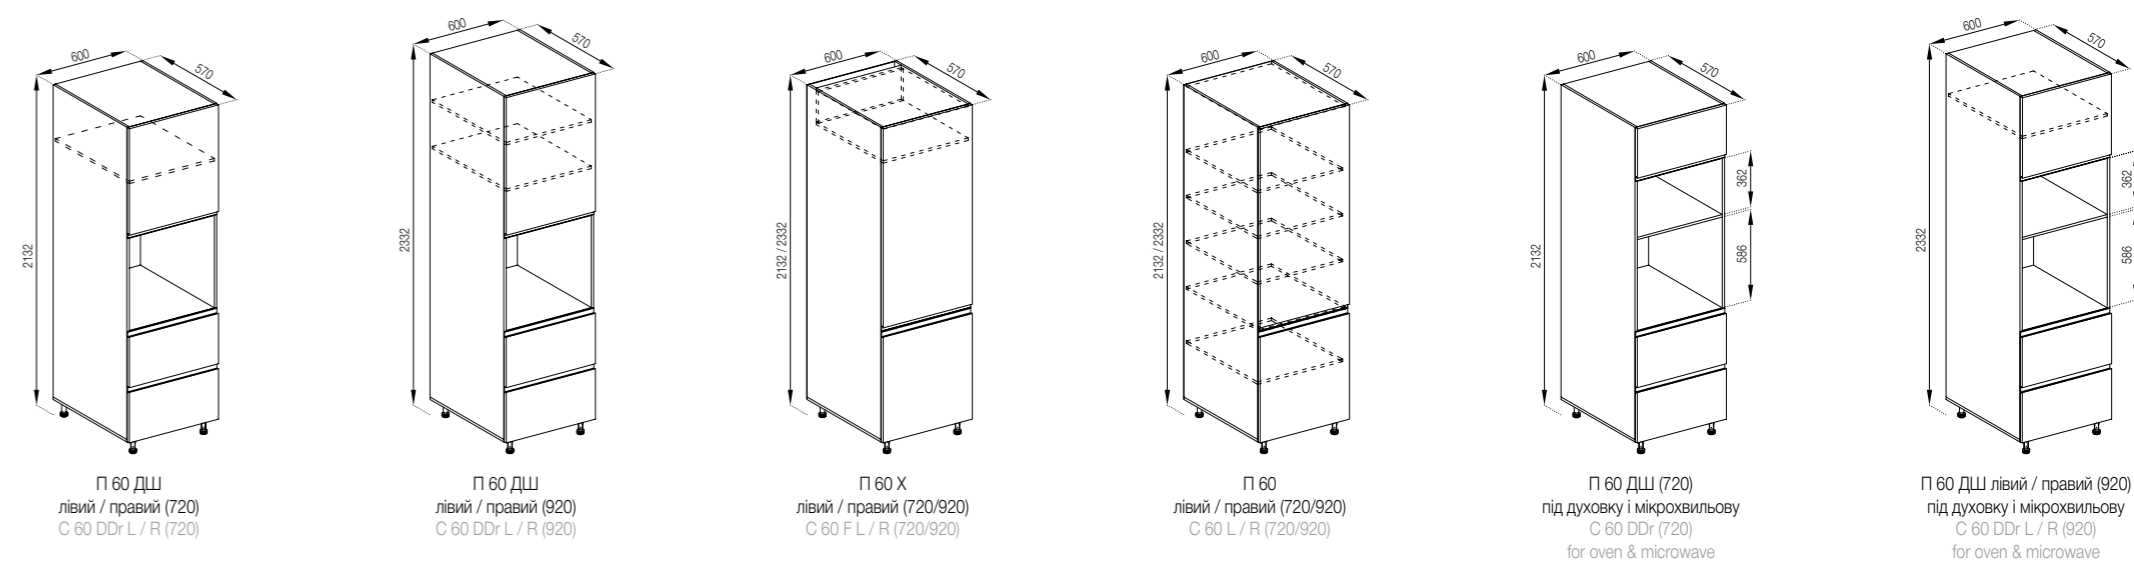

ПЕНАЛИ CASES