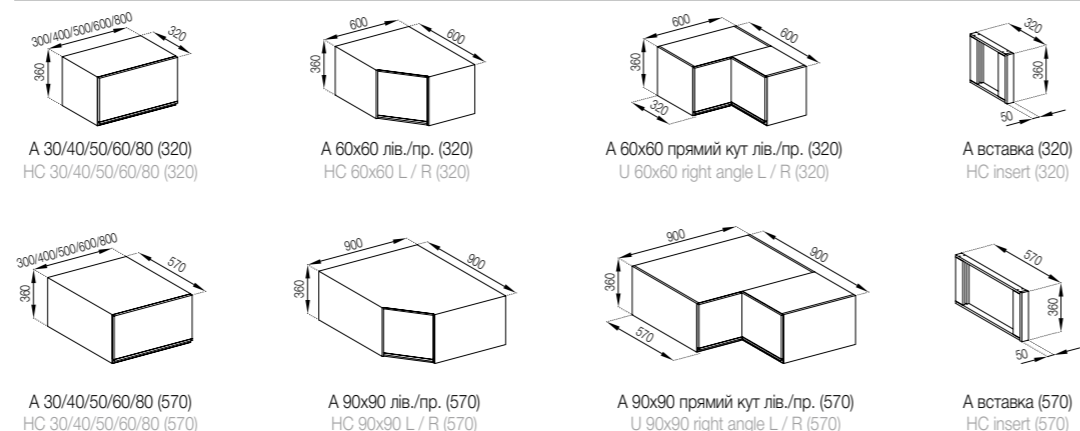

АНТРЕСОЛІ ENTRESOLES