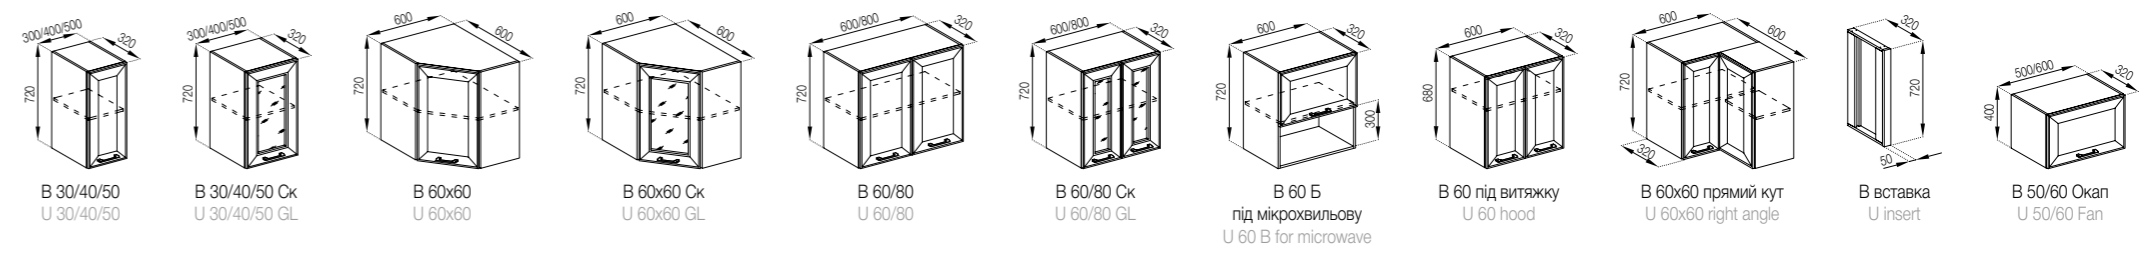

ВЕРХНІ ЯЩИКИ 720 МДФ UPPER CABINETS 720 MDF