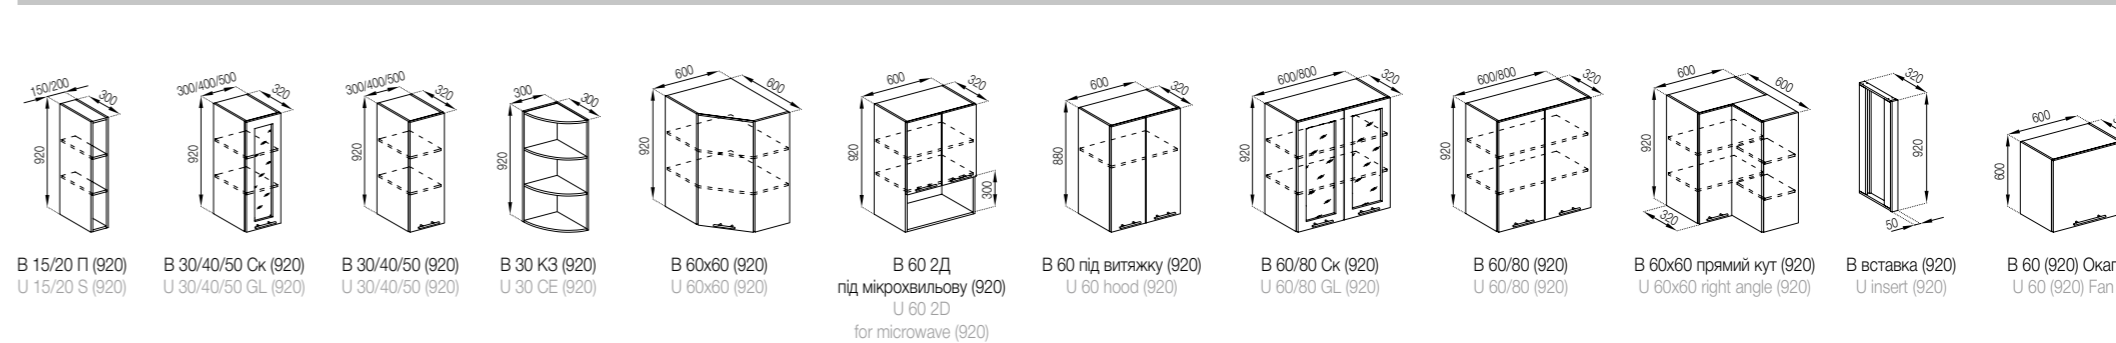

ВЕРХНІ ЯЩИКИ 920 UPPER CABINETS 920