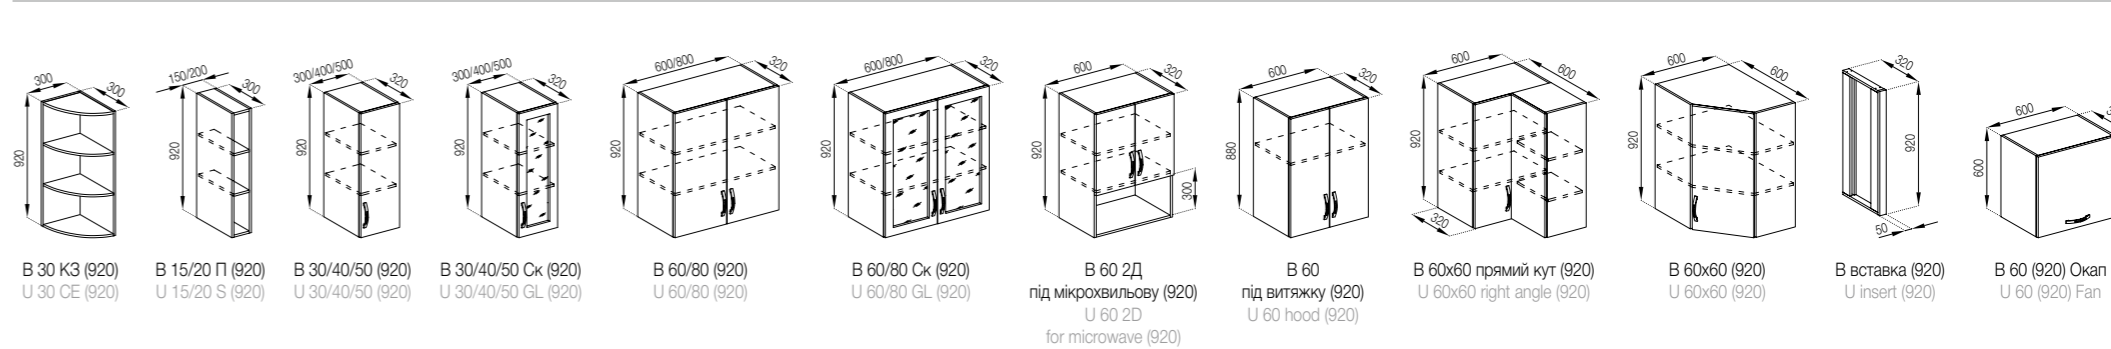

ВЕРХНІ ЯЩИКИ 920 UPPER CABINETS 920