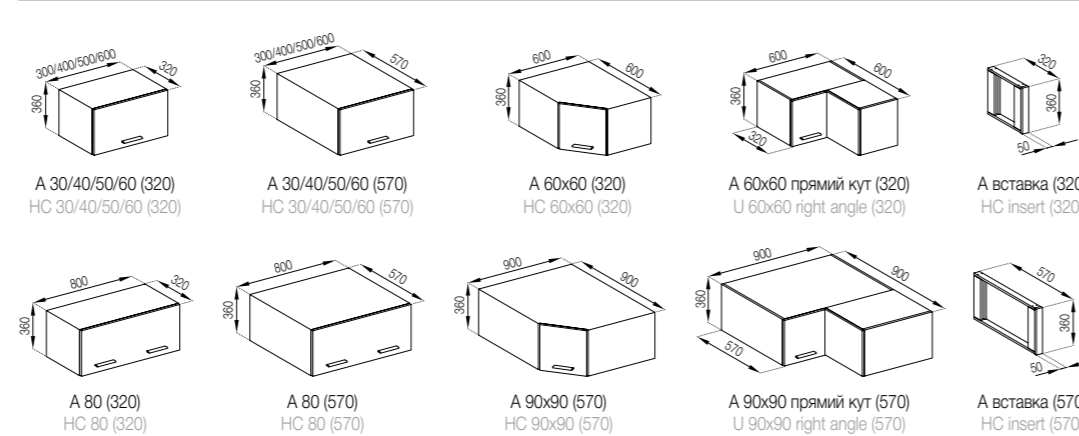

АНТРЕСОЛІ ENTRESOLES