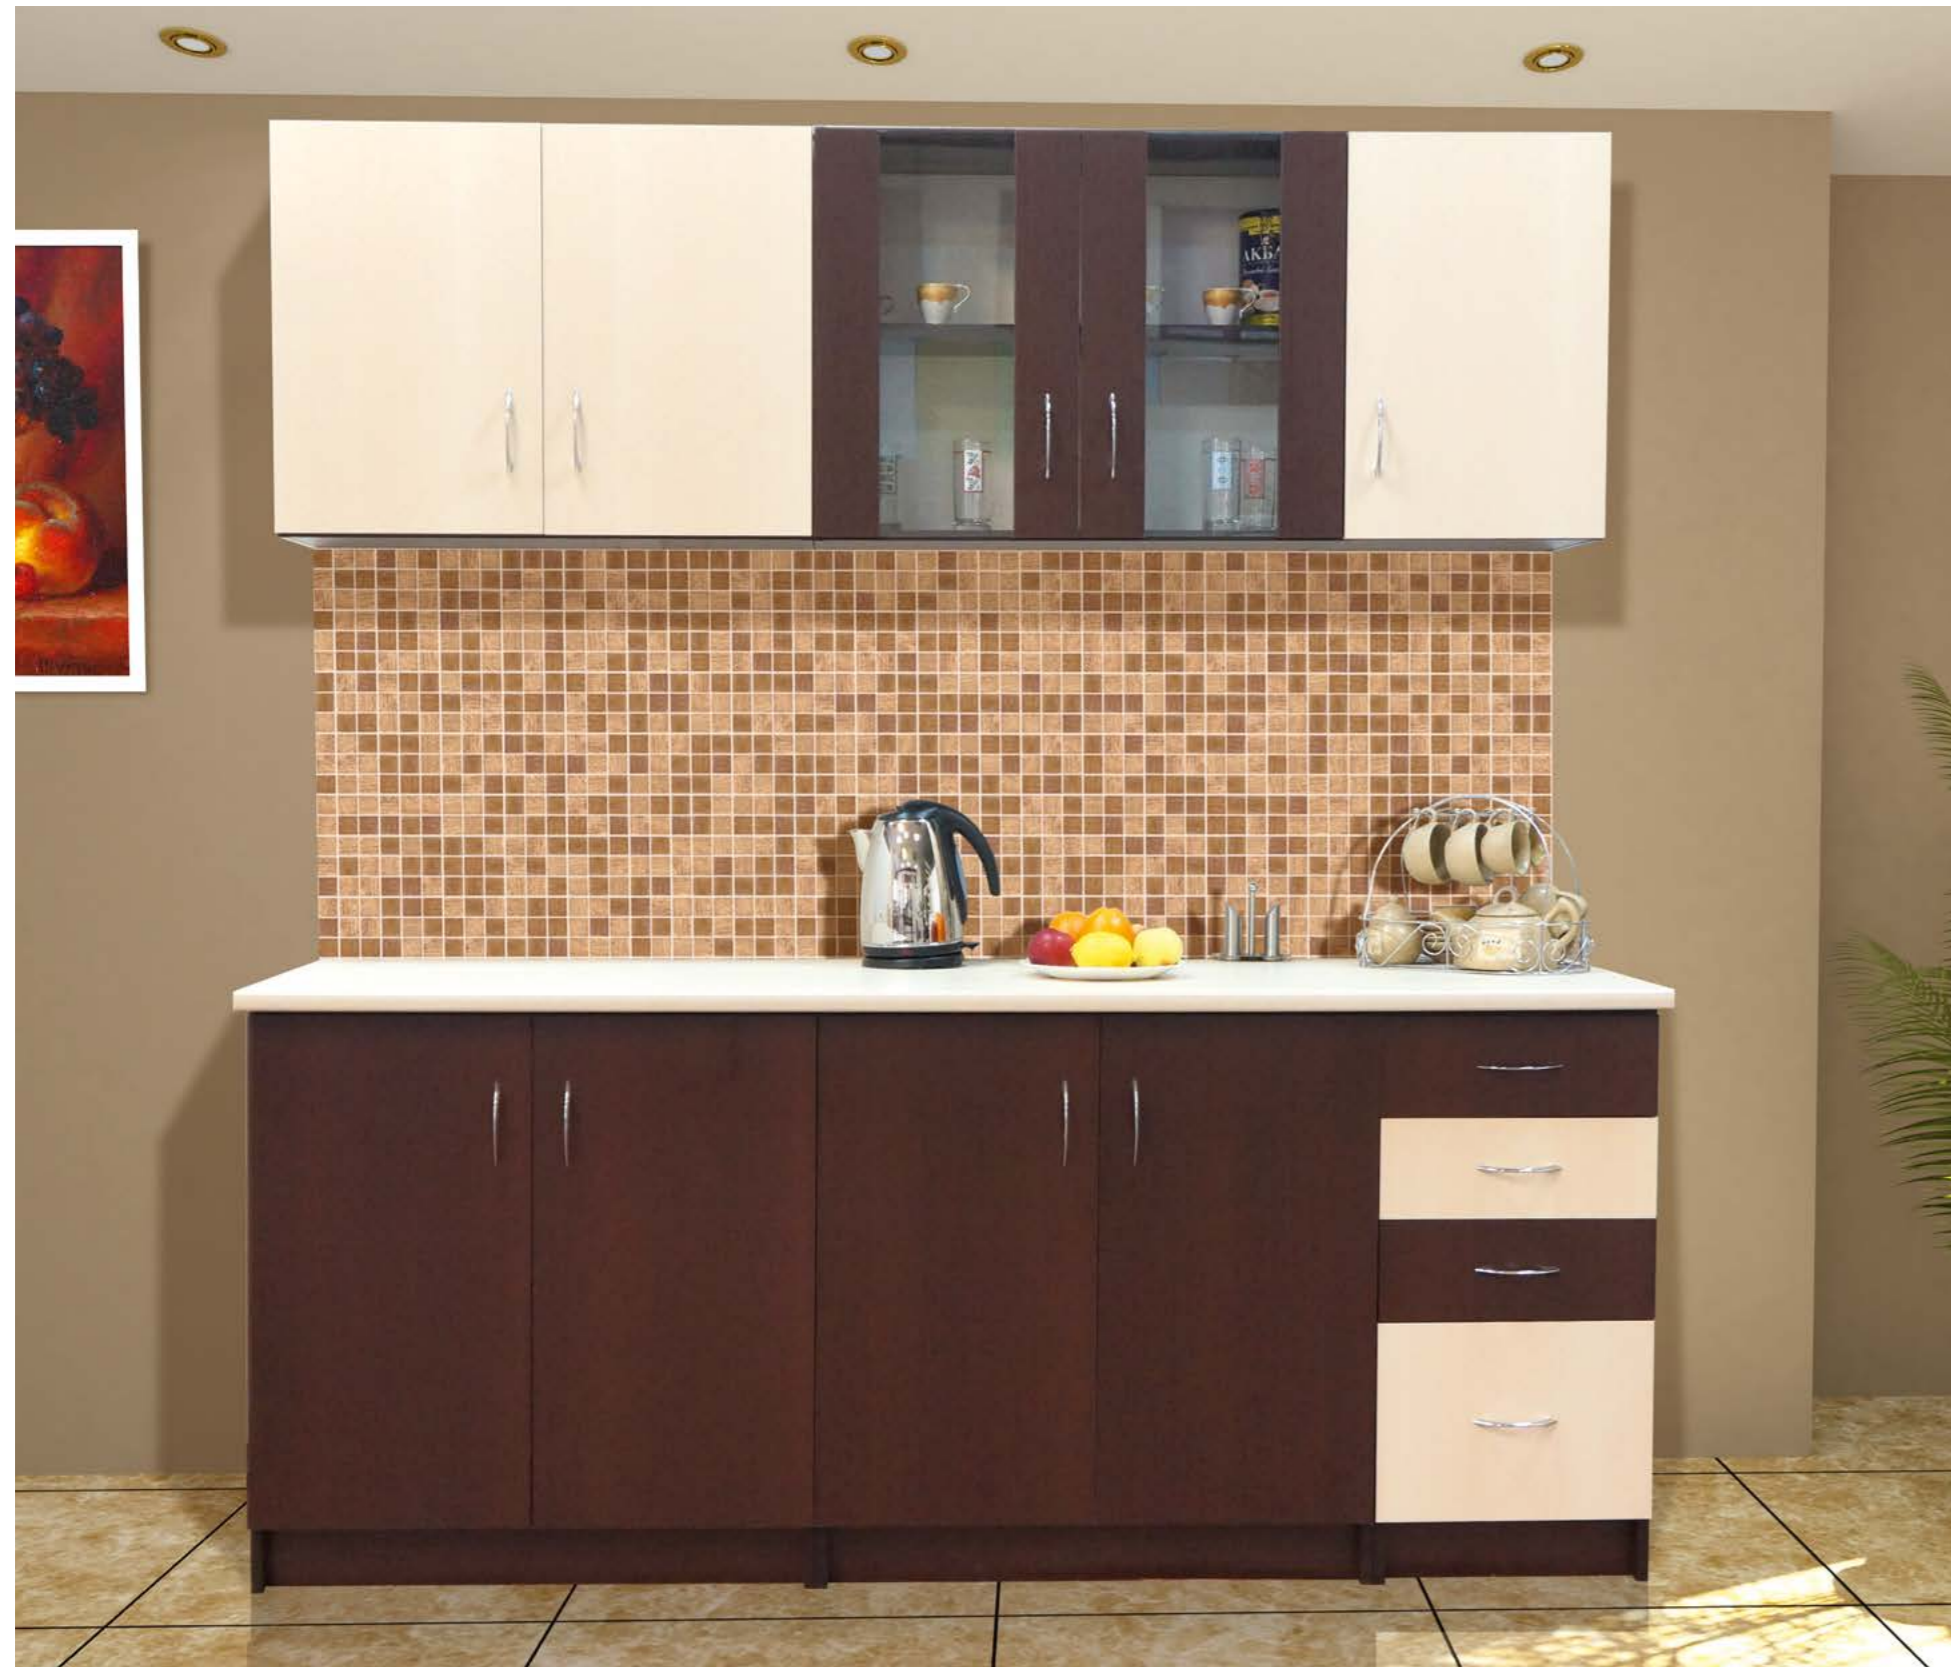

Корпус ДСП: Білий
Фасади ДСП: Дуб артизан/Антрацит
Стільниця: Кераміка чорна

Body PB: White
Fronts PB: Artizan oak/Anthracite
Table-top: Black pottery

Корпус ДСП
Body PB

Венге магія
Wenge magic

Фасади ДСП
Fronts PB

Венге магія
Wenge magic

Дуб молочний
Milk oak

Кухня комплектується ручкою P-02/96, срібна, пластик, міжцентр 96 мм.

Вибір стільниці на сторінці 158-160.

Варіанти постачання 2,0 м та 2,6 м.

Елементи з висувними ящиками на роликових направляючих.

The kitchen is equipped with a handle P-02/96, silver, plastic, optional size 96 mm.

Select a table-top on the page 158-160.

Kind of production 2,0 m and 2,6 m.

Pull out elements on roller sliders.

Стільниця: Кераміка біла / Table-top: White pottery