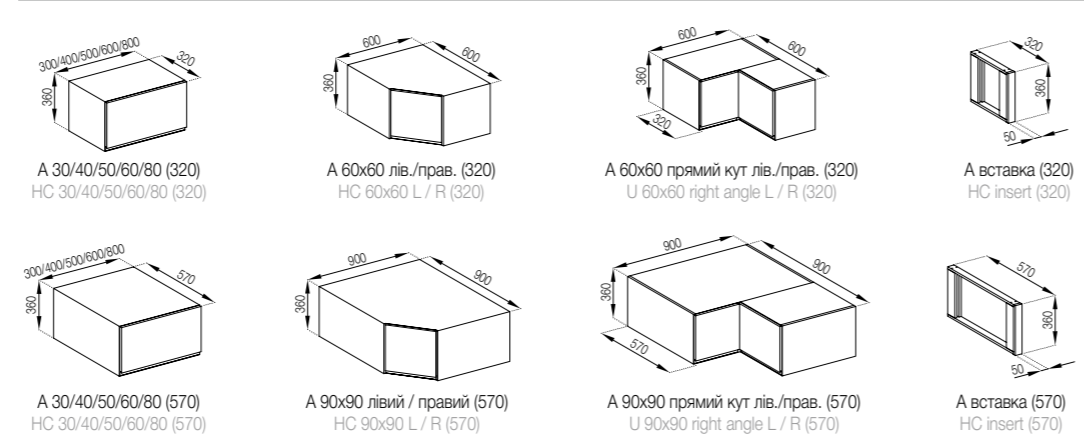

АНТРЕСОЛІ ENTRESOLES