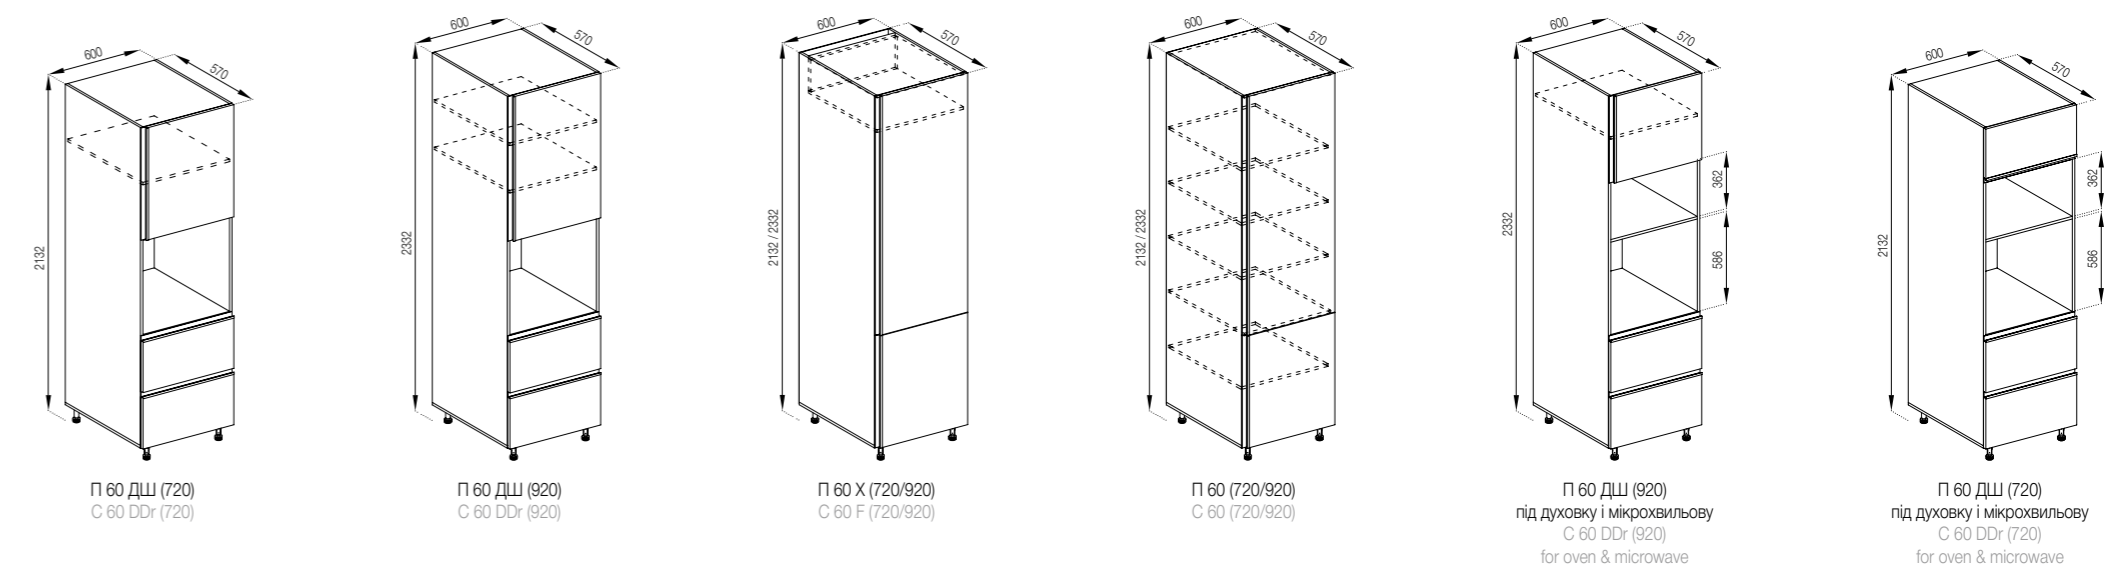

ПЕНАЛИ CASES