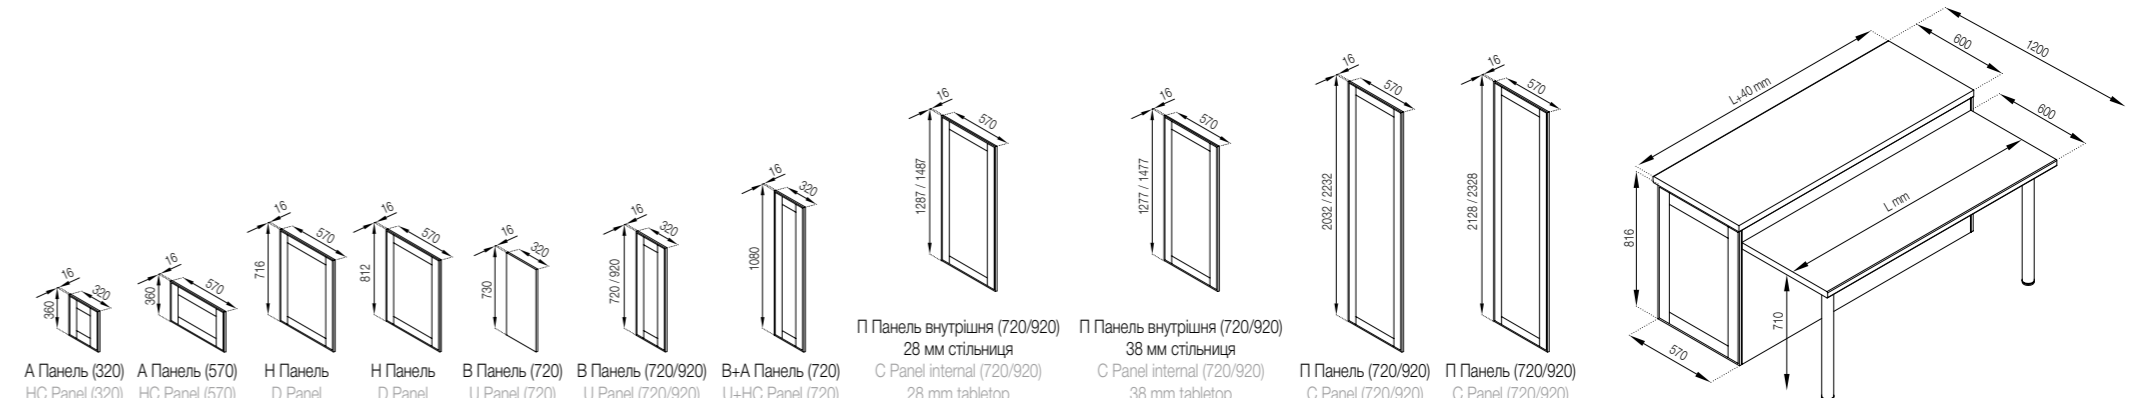

ПАНЕЛІ PANELS