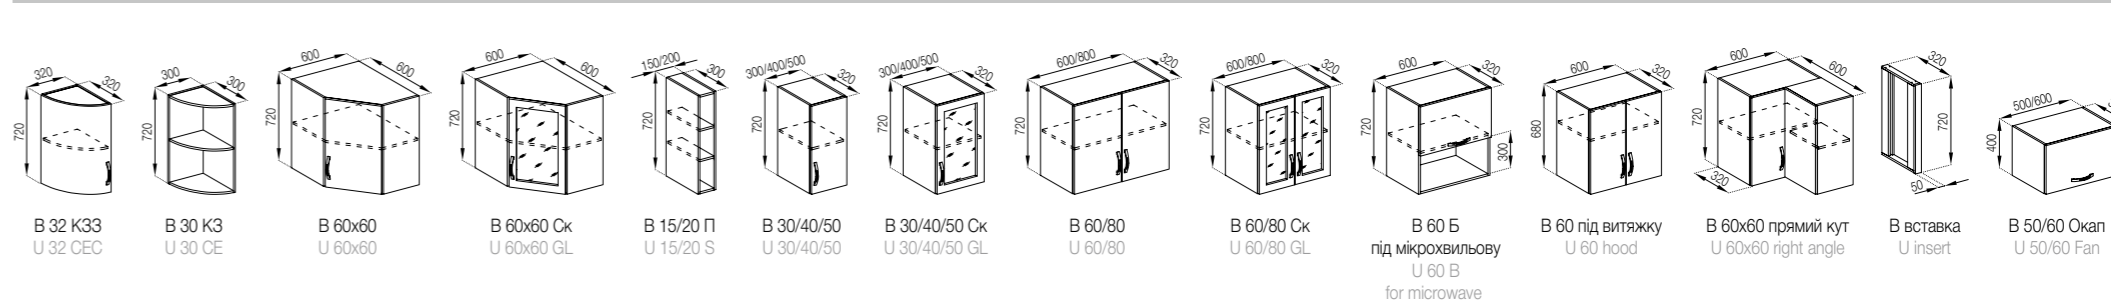

ВЕРХНІ ЯЩИКИ 720 UPPER CABINETS 720