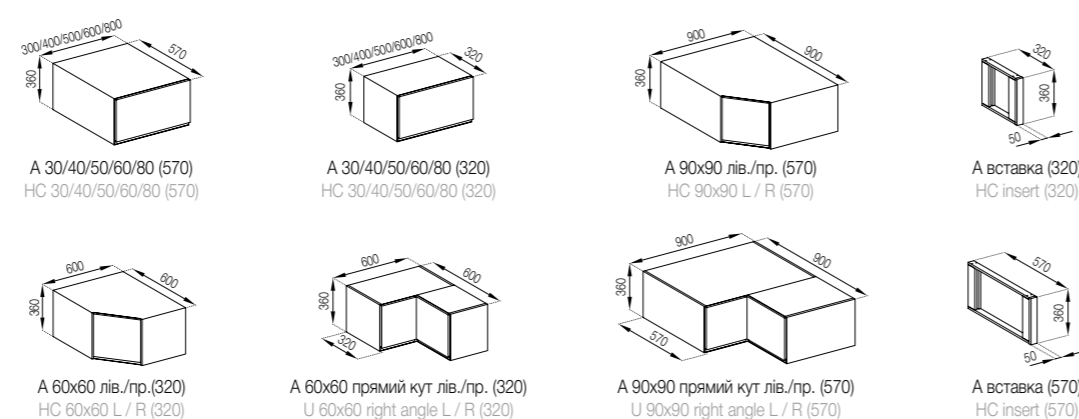

АНТРЕСОЛІ ENTRESOLES