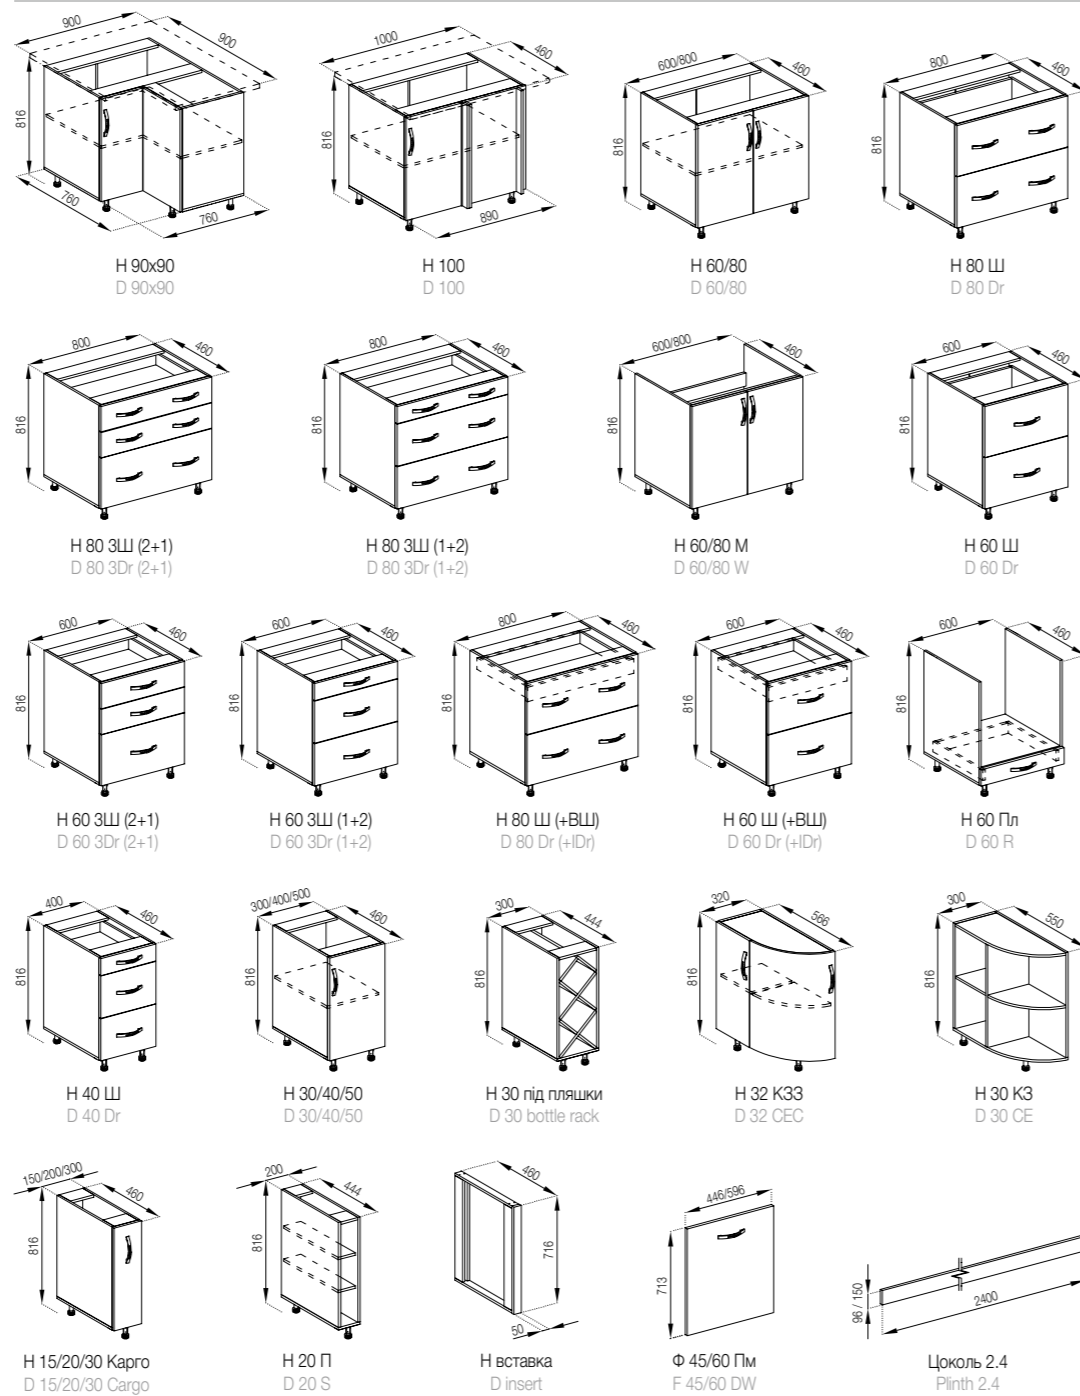

Кухні Оля комплектуються ручкою P-02/96, срібна, пластик, міжцентр 96 мм.

Кухня Прованс комплектуються ручкою DP 197AB/MLK, скоба, метал бронза, міжцентр 96 мм.

Вибір стільниці на сторінці 158-160.

Модель комплектуються царгою 2,4 м під замовлення.

Елементи з висувними ящиками, виготовляються в трьох варіантах:
1. Стандарт (роликіві направляючі).
2. LUX (телескопічні направляючі повного висування).
3. FAVORIT (направляючі прихованого монтажу), стор 154.

Можлива комплектація нижніх ящиків регульованою ніжкою в кольорі (алюміній), замість царги 2,4 м.

Перелік ящиків, які можуть виготовлятися нестандартних розмірів з інтервалом 10 мм, на стор. 154.

The kitchen Olya are equipped with a handle P-02/96, silver, plastic, optional size 96 mm.

The kitchen Provence is equipped with a handle DP 197AB/MLK, brace, metal bronze, optional size 96 mm.

Select a table-top on the page 158-160.

The model can be equipped a plinth 2.4 m on request.

The elements with drawers are made in three versions:
1. Standard (roller guides).
2. LUX (full extension telescopic guides).
3. FAVORIT (hidden montage guides), page 154.

It is possible to equip the lower cabinets with a regulated leg in the color of aluminum instead of the 2.4 m plinth.

The list of cabinets that can be made in non-standard sizes with an interval of 10 mm is on page 154.

НИЖНІ ЯЩИКИ LOWER CABINETS