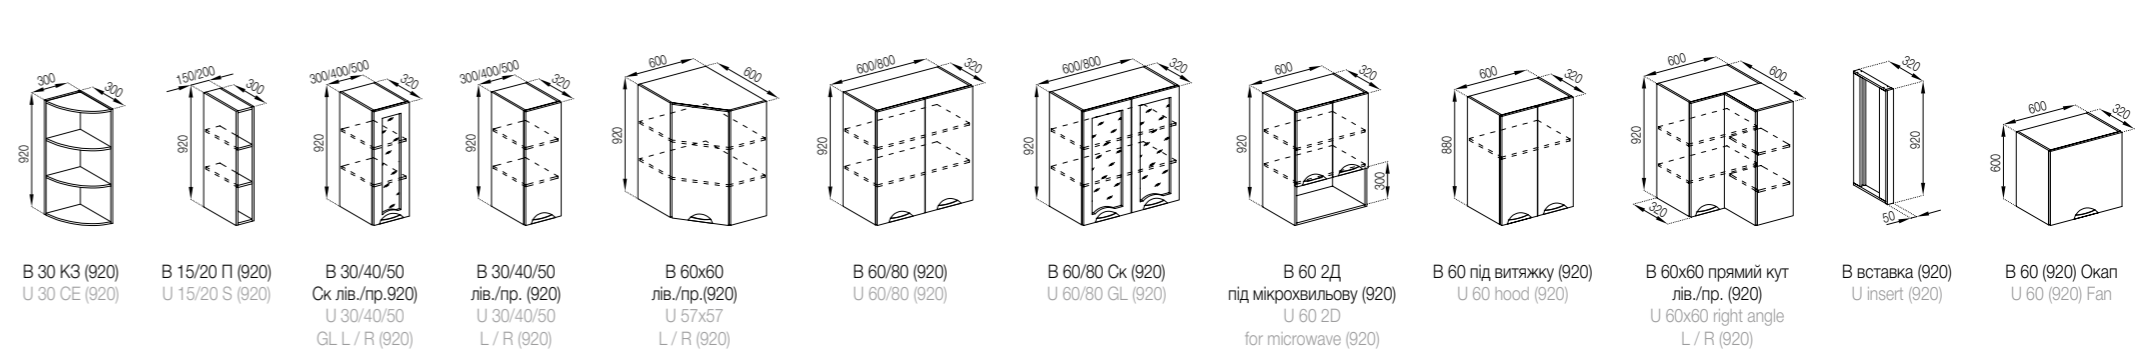

ВЕРХНІ ЯЩИКИ 920 UPPER CABINETS 920