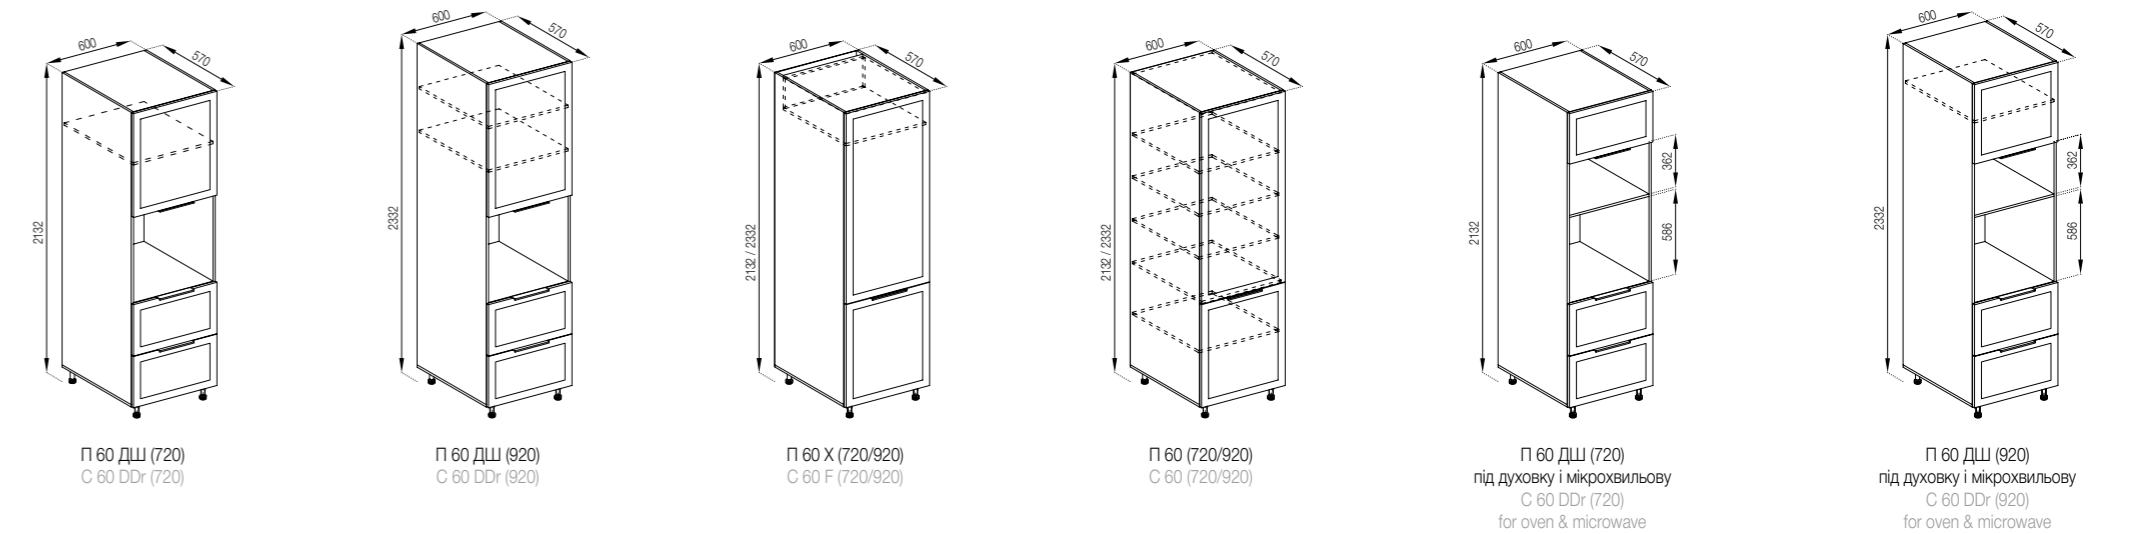

ПЕНАЛИ CASES