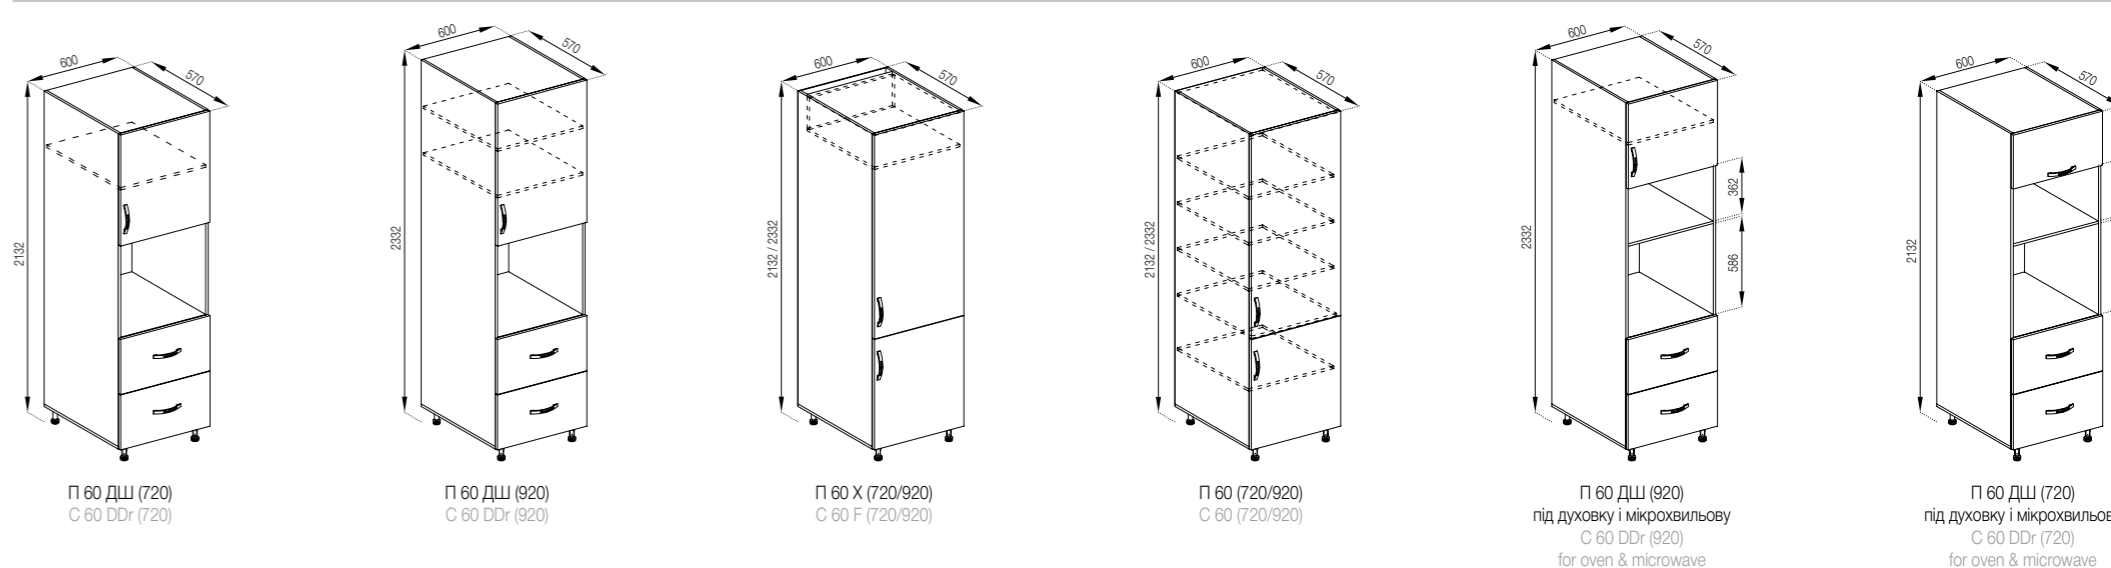

ПЕНАЛИ CASES