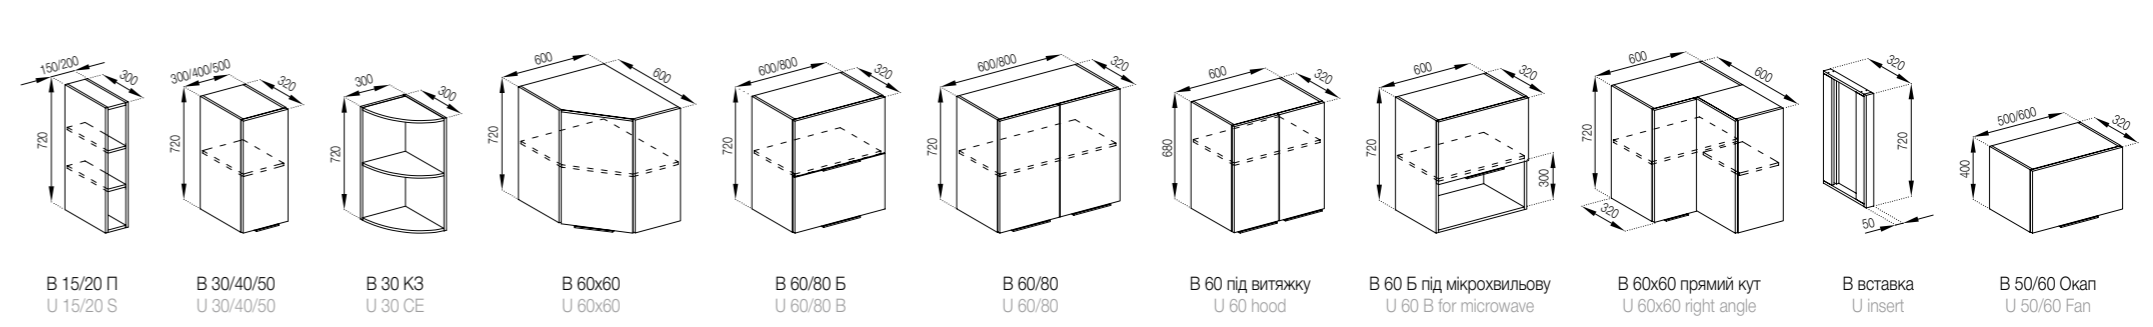

ВЕРХНІ ЯЩИКИ 720 UPPER CABINETS 720