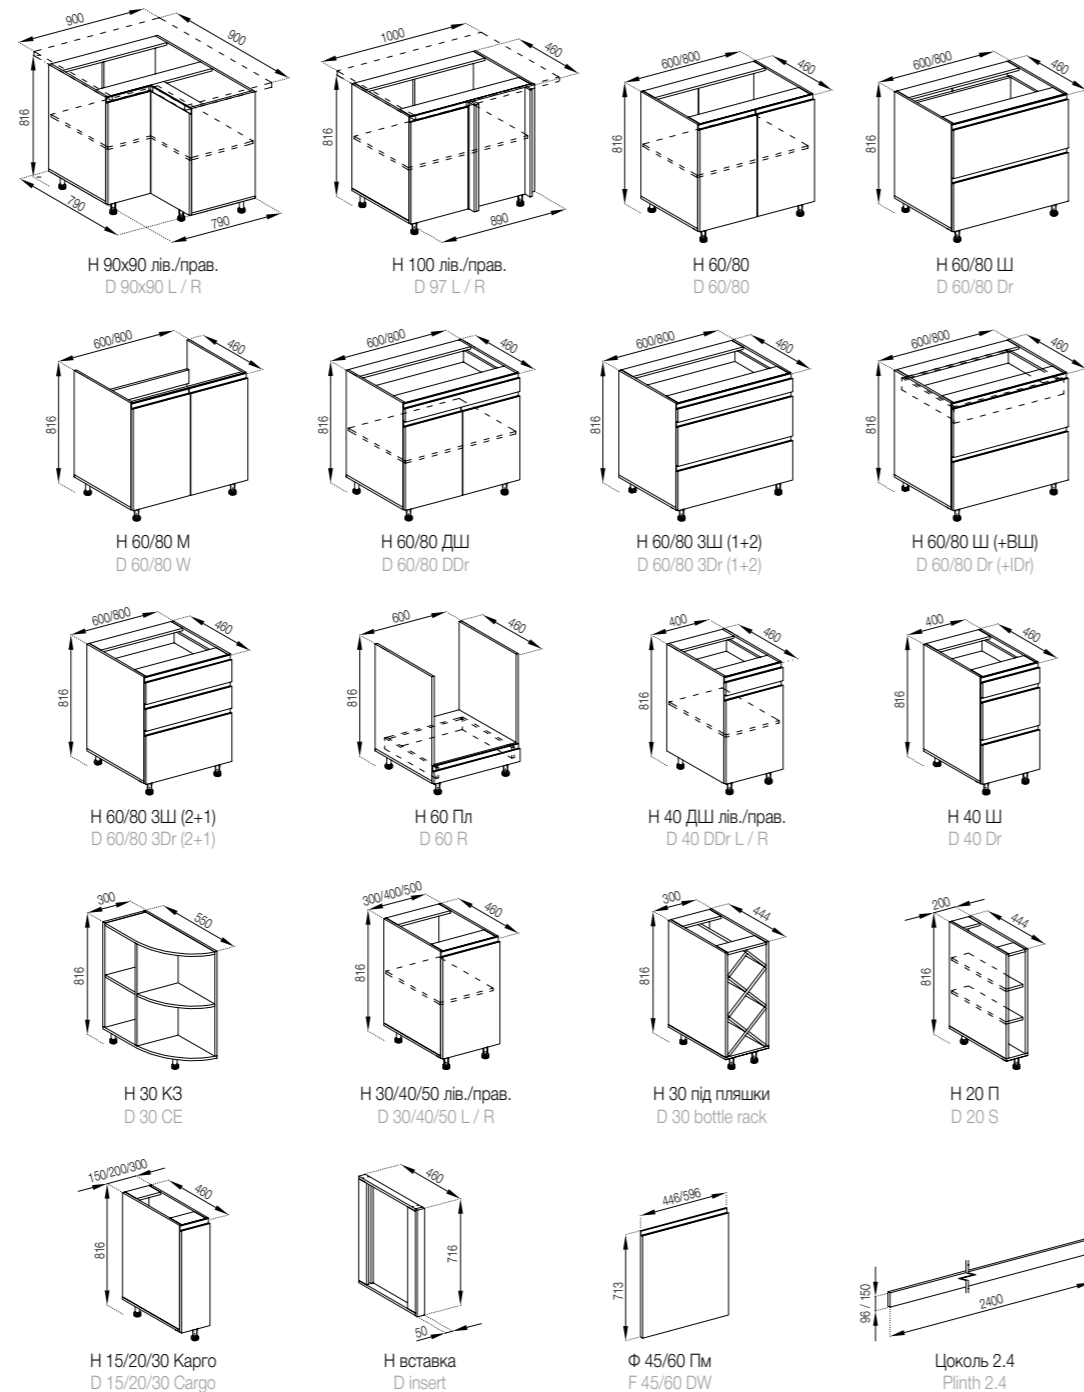

Фасад виготовляється з інтегрованою ручкою.

Вибір стільниці на сторінці 158-160.

Модель комплектується царгою 2,4 м під замовлення.

Елементи з висувними ящиками, виготовляються в трьох варіантах:
1. Стандарт (роликіві направляючі).
2. LUX (телескопічні направляючі повного висунання).
3. FAVORIT (направляючі прихованого монтажу), стор 154.

Можлива комплектація нижніх ящиків регульованою ніжкою в кольорі (алюміній), замість царги 2,4 м.

Перелік ящиків, які можуть виготовлятися нестандартних розмірів з інтервалом 10 мм, на стор. 154.

The facade is made with an integrated handle.

Select a table-top on the page 158-160.

The model can be equipped a plinth 2.4 m on request.

The elements with drawers are made in three versions:
1. Standard (roller guides).
2. LUX (full extension telescopic guides).
3. FAVORIT (hidden montage guides), page 154.

It is possible to equip the lower cabinets with a regulated leg in the color of aluminum instead of the 2.4 m plinth.

The list of cabinets that can be made in non-standard sizes with an interval of 10 mm is on page 154.

НИЖНІ ЯЩИКИ LOWER CABINETS