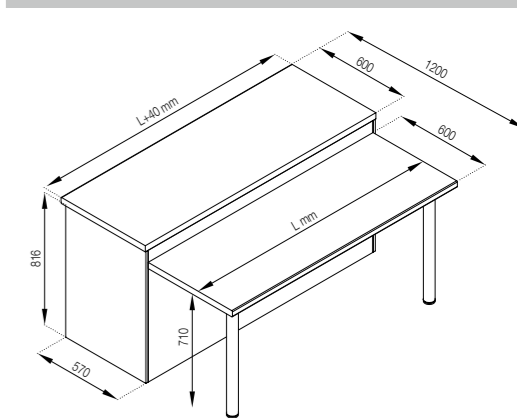

СТІЛ-ОСТРІВ TABLE-ISLAND