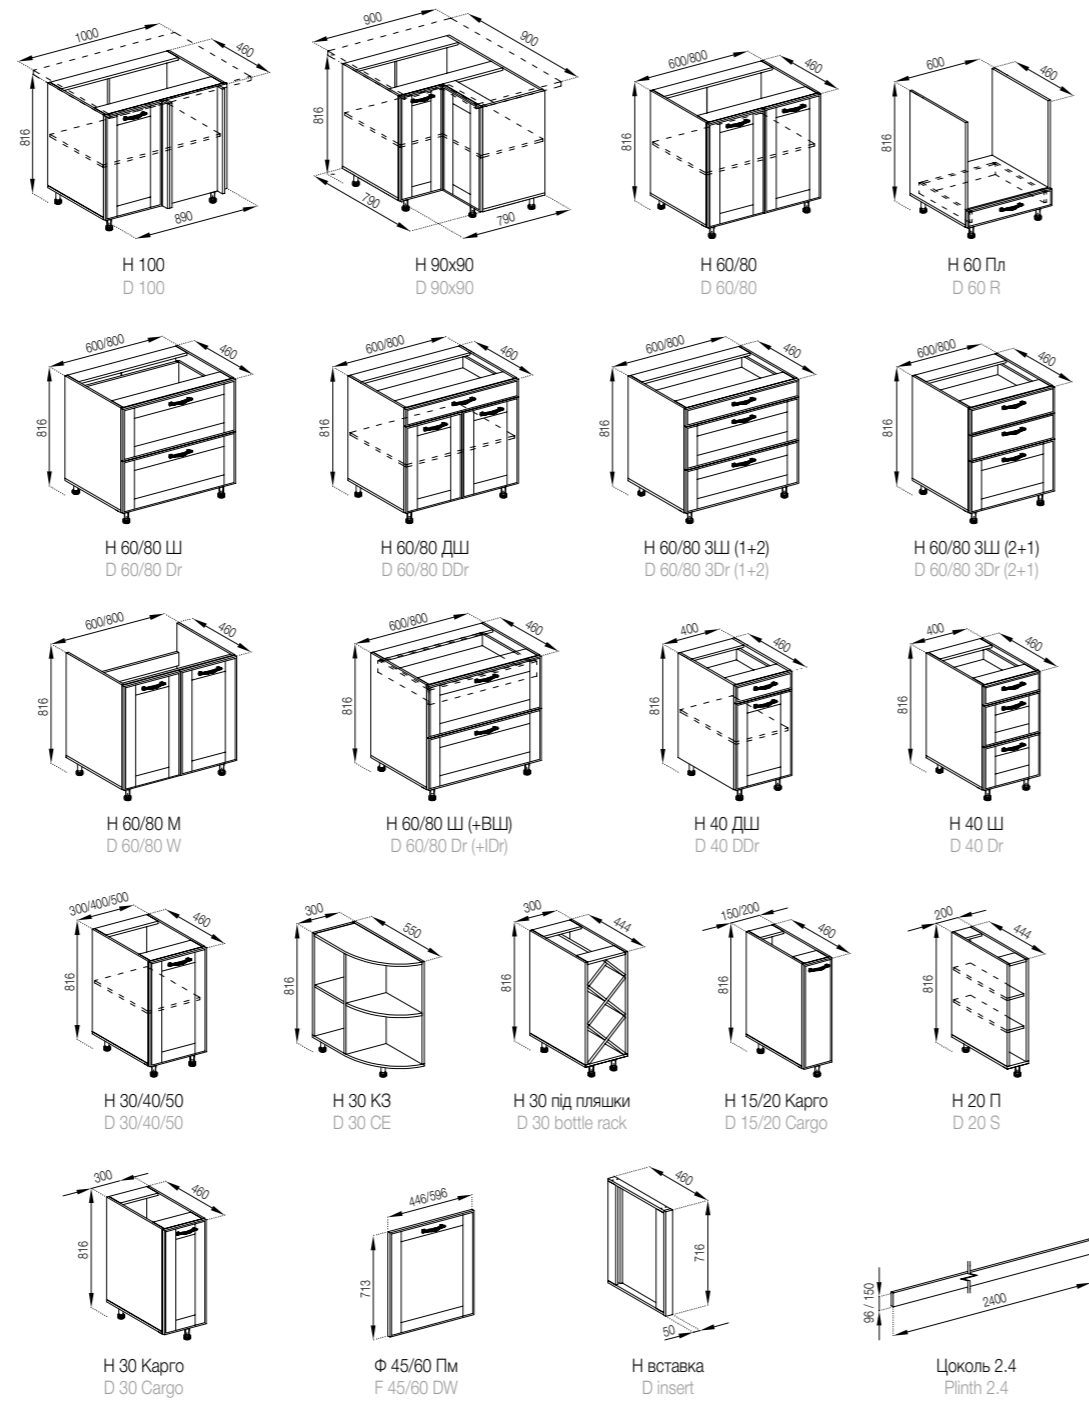

НИЖНІ ЯЩИКИ LOWER CABINETS