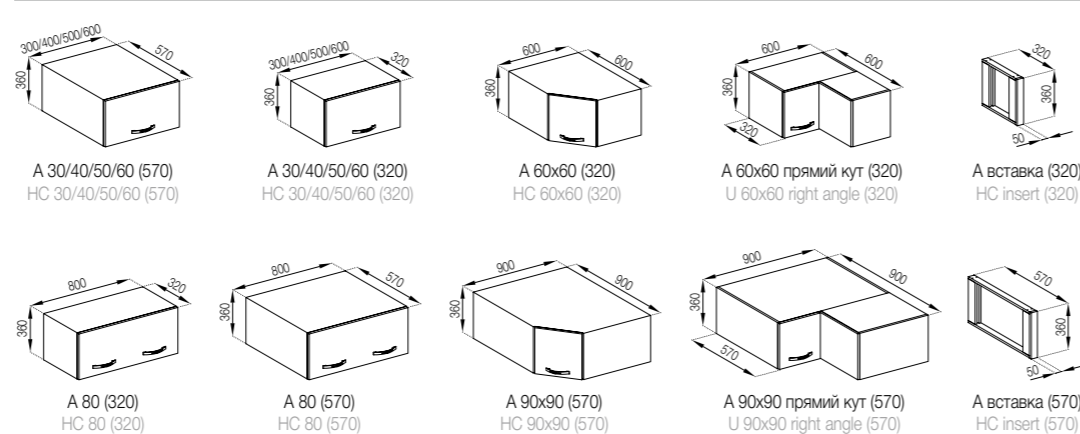

АНТРЕСОЛІ ENTRESOLES