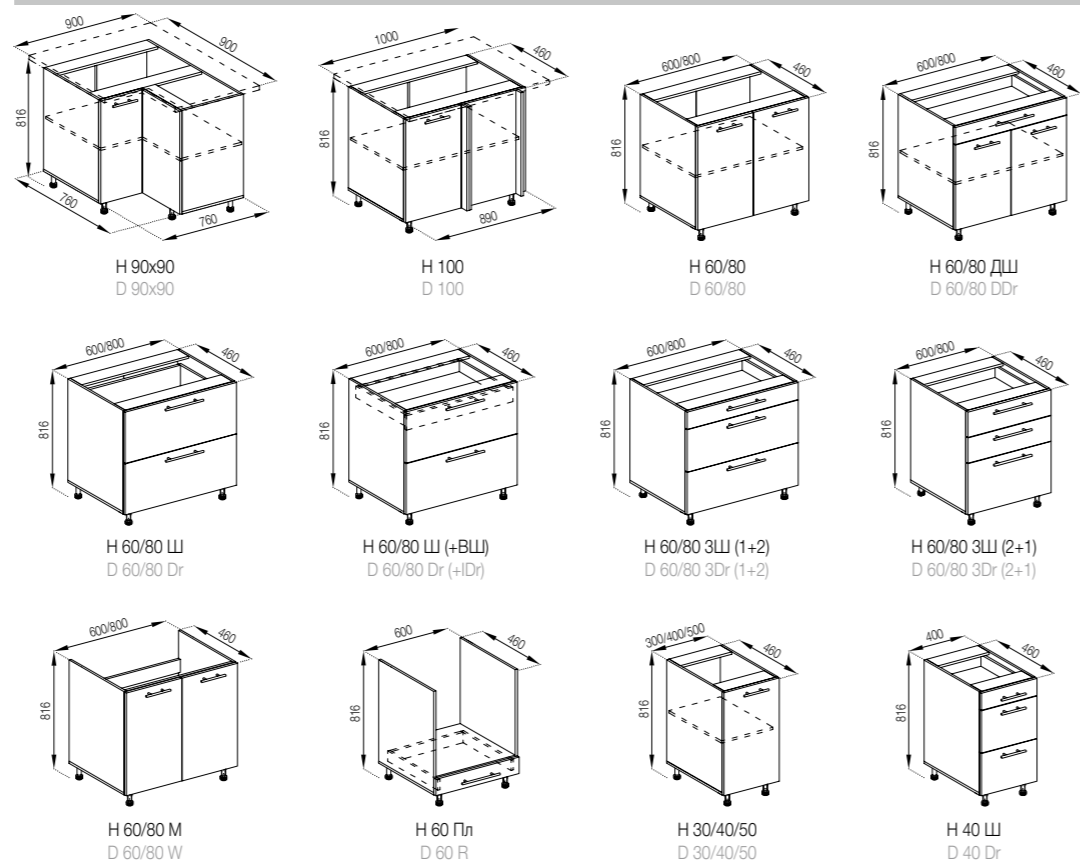

Кухня комплектується ручкою DR-11/(96)192 SS скоба, срібло, міжцентр 96/192 мм.

Вибір стільниці на сторінці 158-160.

Модель комплектується царгою 2,4 м під замовлення.

Елементи з висувними ящиками, виготовляються в трьох варіантах:

1. Стандарт (роликів направляючі).
2. LUX (телескопічні направляючі повного висування).
3. FAVORIT (направляючі прихованого монтажу), стор 154.

Можлива комплектація нижніх ящиків регульованою ніжкою в кольорі (алюміній), замість царги 2,4 м.

Перелік ящиків, які можуть виготовлятися нестандартних розмірів з інтервалом 10 мм, на стор. 154.

The kitchen is equipped with a handle DR-11/(96)192 SS, brace, silver, optional size 96 and 192 mm.

Select a table-top on the page 158-160.

The model can be equipped a plinth 2.4 m on request.

The elements with drawers are made in three versions:

1. Standard (roller guides).
2. LUX (full extension telescopic guides).
3. FAVORIT (hidden montage guides), page 154.

It is possible to equip the lower cabinets with a regulated leg in the color of aluminum instead of the 2.4 m plinth.

The list of cabinets that can be made in non-standard sizes with an interval of 10 mm is on page 154.

НИЖНІ ЯЩИКИ LOWER CABINETS