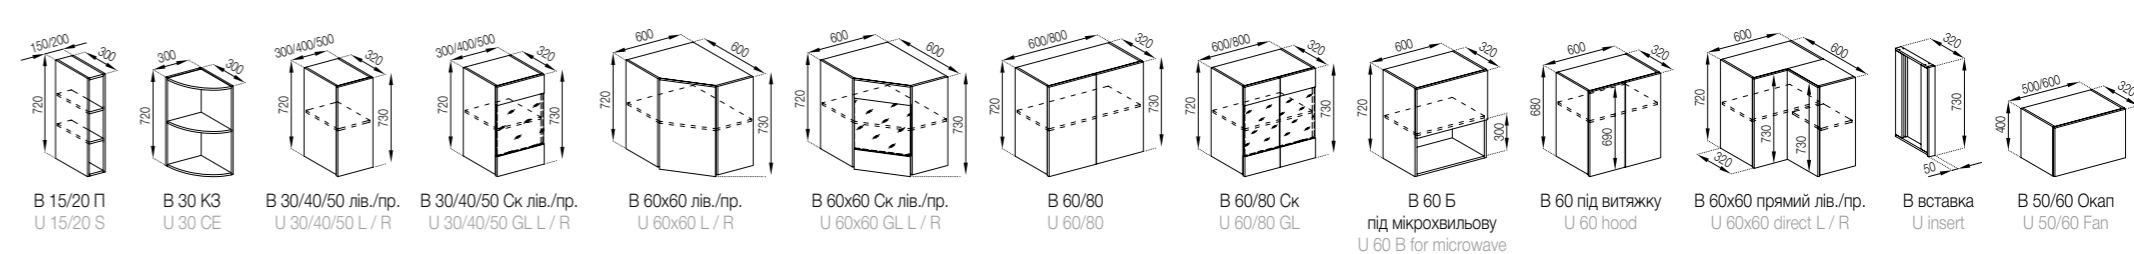

ВЕРХНІ ЯЩИКИ 720 ДСП UPPER CABINETS 720 PB